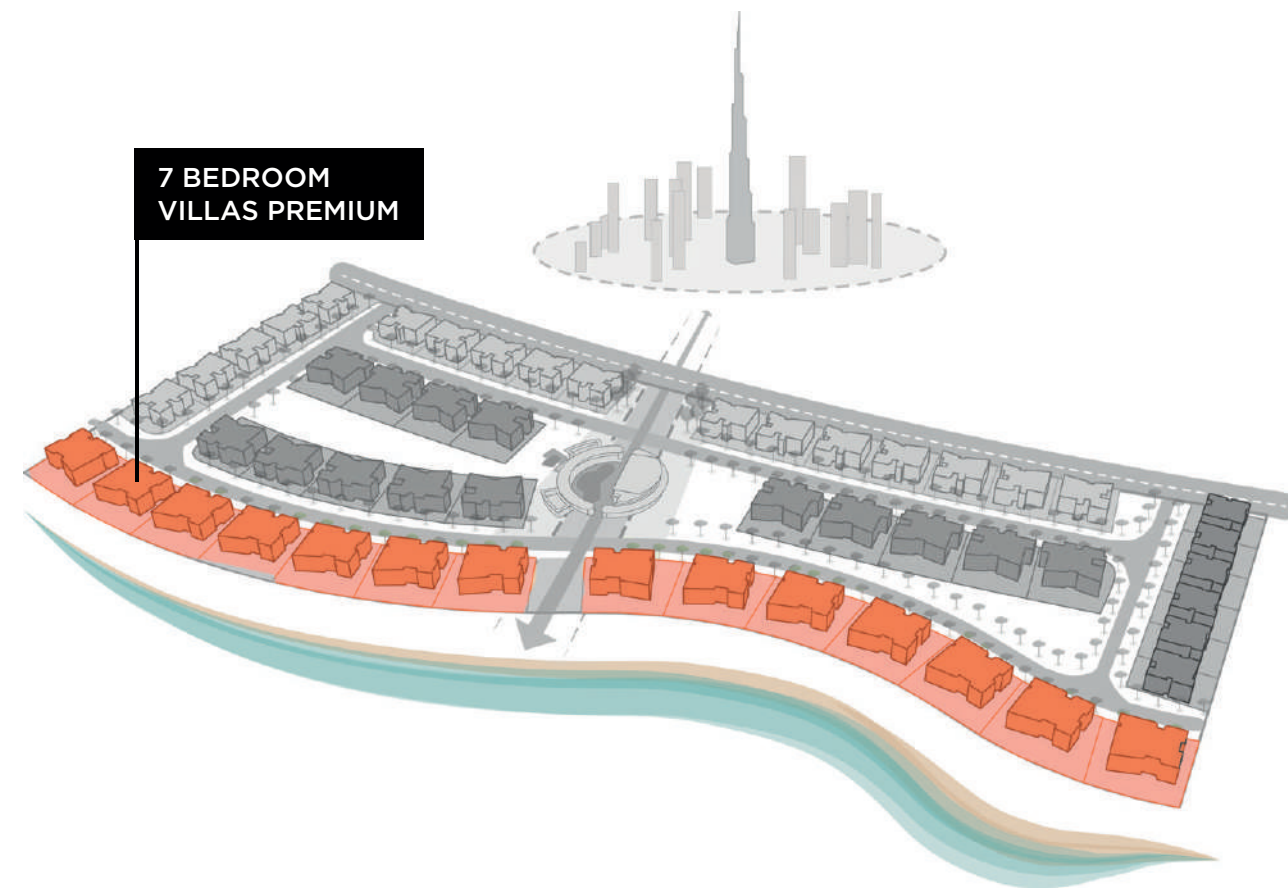

7

BED VILLA PREMIUM