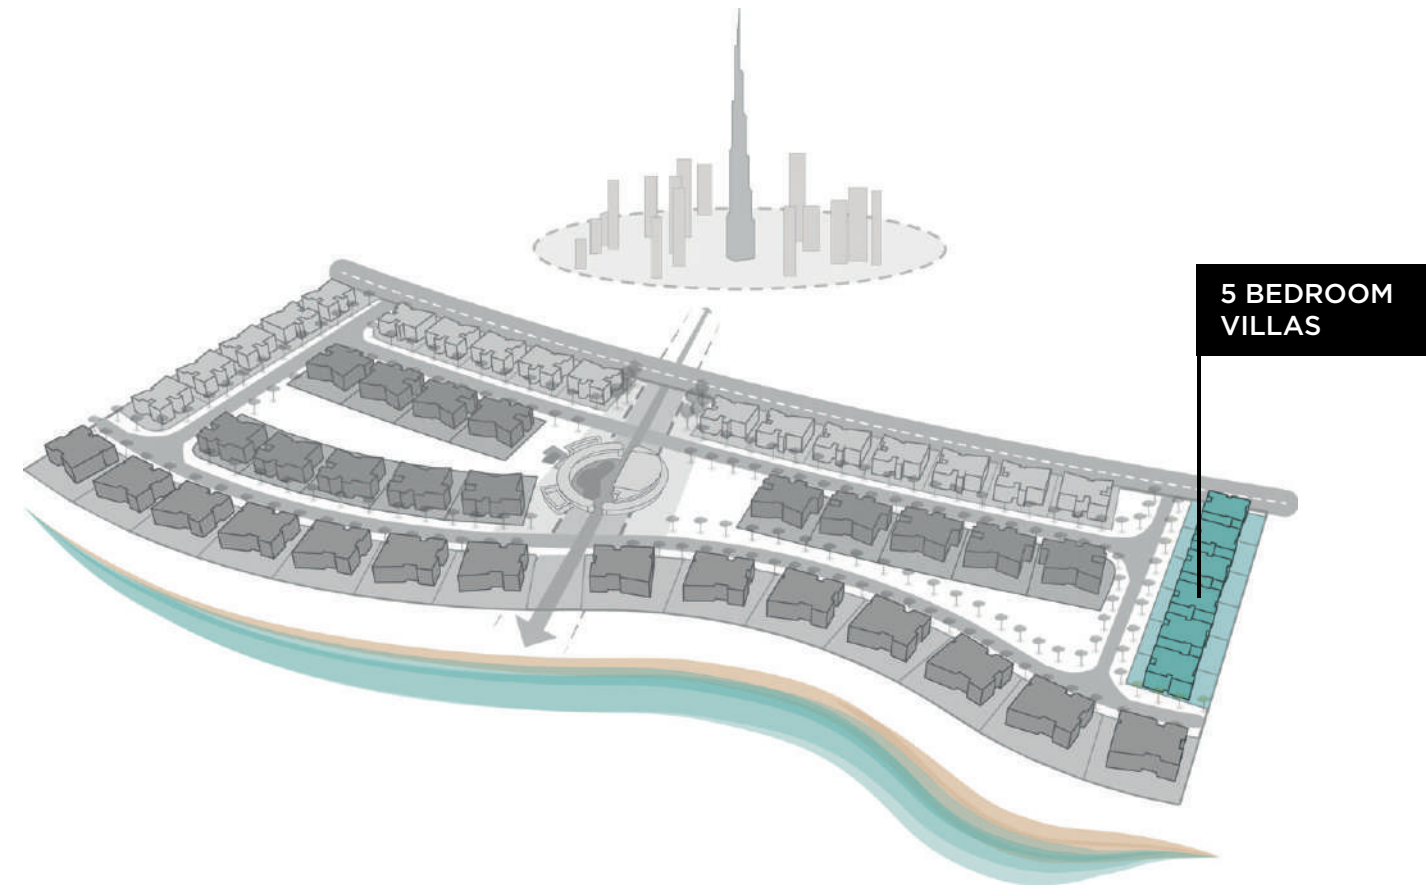

KARL LAGERFELD
VILLAS

BY
TARAF

5

BED VILLA

	SQ.FT	SQ.MT
AVERAGE PLOT SIZE	6,538 - 7,398	607 - 687
AVERAGE UNIT AREA	7,769	721

Ground

First

5

BED VILLA

Second

6

BED VILLA

	SQ.FT	SQ.MT
AVERAGE PLOT SIZE	8,476 - 9,630	787 - 894
AVERAGE UNIT AREA	11,345	1,054

Ground

First

6 BEDROOM VILLAS

6

BED VILLA

Second

7

BED VILLA

	SQ.FT	SQ.MT
AVERAGE PLOT SIZE	10,482 - 10,894	973 - 1,012
AVERAGE UNIT AREA	13,006	1,208

Ground

First

7

BED VILLA

Second

7

BED VILLA PREMIUM

	SQ.FT	SQ.MT
AVERAGE PLOT SIZE	11,825 - 12,581	1,099 - 1,169
AVERAGE UNIT AREA	18,870	1,753

Basement

Ground