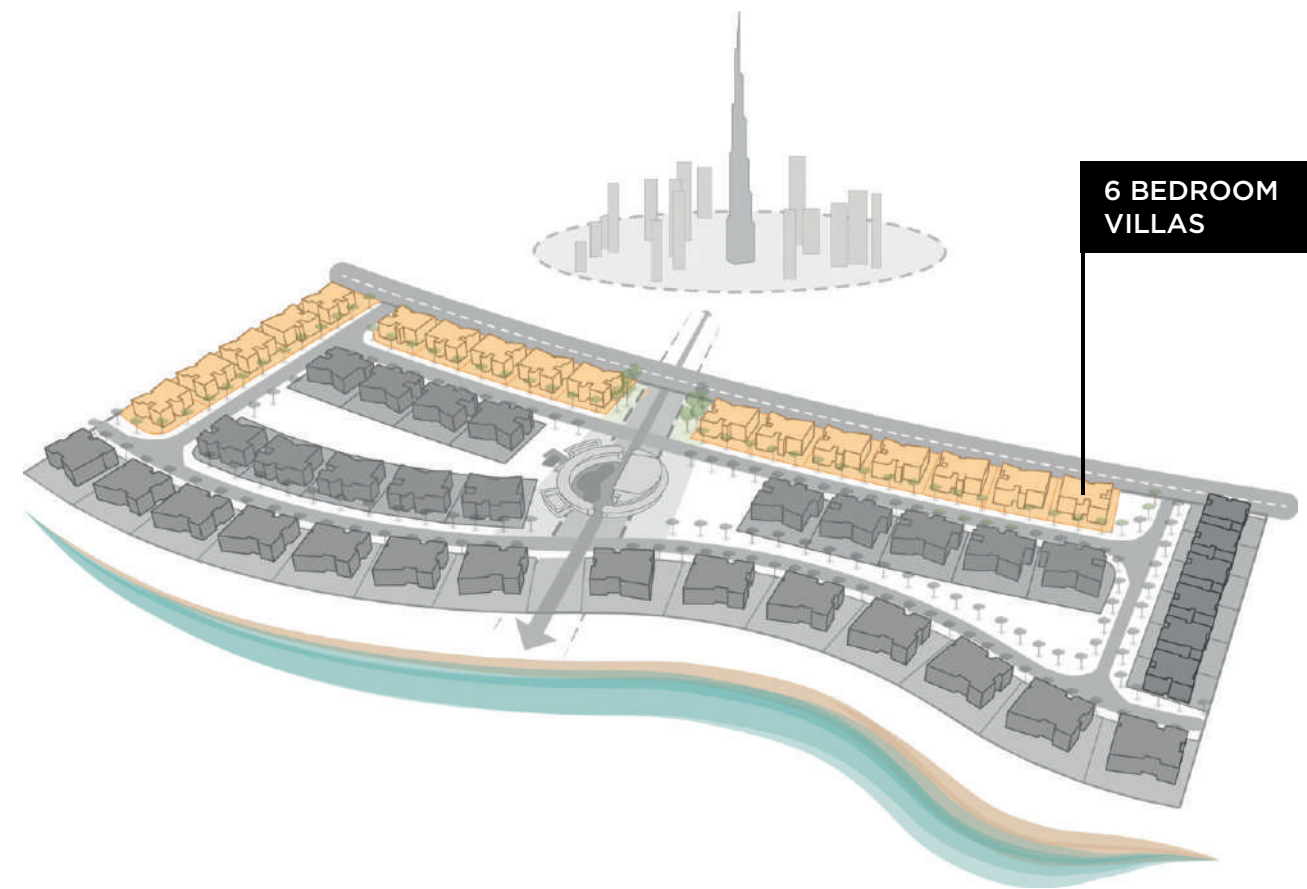

BED VILLA

Second

6

BED VILLA

	SQ.FT	SQ.MT
AVERAGE PLOT SIZE	8,476 - 9,630	787 - 894
AVERAGE UNIT AREA	11,345	1,054

Ground

First

6 BEDROOM VILLAS

6

BED VILLA

Second

7

BED VILLA

	SQ.FT	SQ.MT
AVERAGE PLOT SIZE	10,482 - 10,894	973 - 1,012
AVERAGE UNIT AREA	13,006	1,208

Ground

First