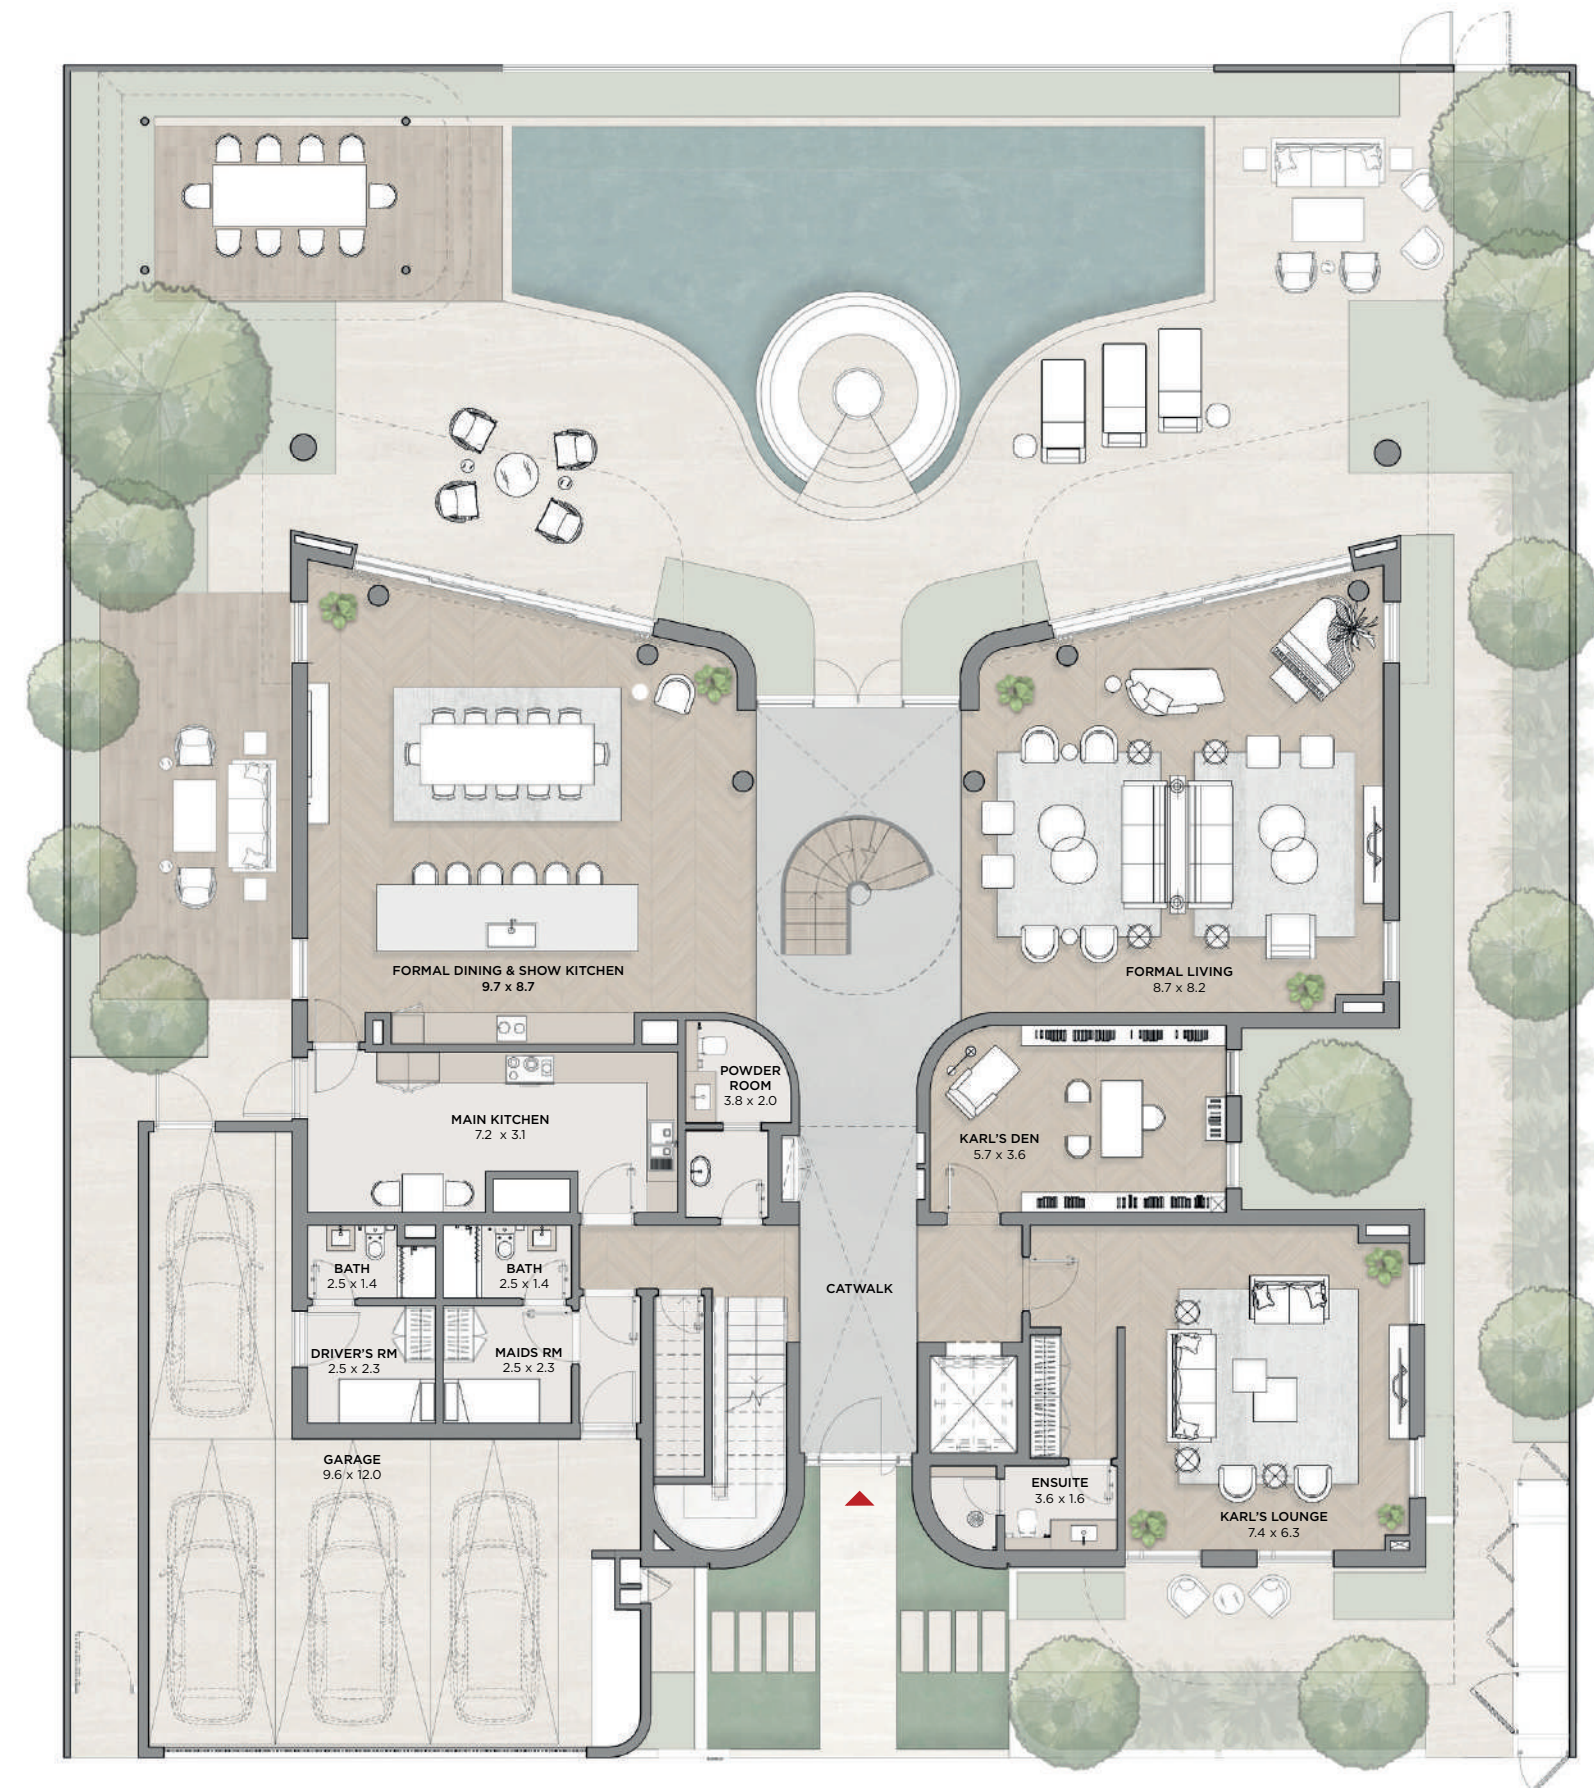

BED VILLA

Second

6

BED VILLA

	SQ.FT	SQ.MT
AVERAGE PLOT SIZE	8,476 - 9,630	787 - 894
AVERAGE UNIT AREA	11,345	1,054

Ground

First

6 BEDROOM VILLAS

6

BED VILLA

Second

7

BED VILLA

	SQ.FT	SQ.MT
AVERAGE PLOT SIZE	10,482 - 10,894	973 - 1,012
AVERAGE UNIT AREA	13,006	1,208

Ground

First

7

BED VILLA

Second

7

BED VILLA PREMIUM

	SQ.FT	SQ.MT
AVERAGE PLOT SIZE	11,825 - 12,581	1,099 - 1,169
AVERAGE UNIT AREA	18,870	1,753

Basement

Ground