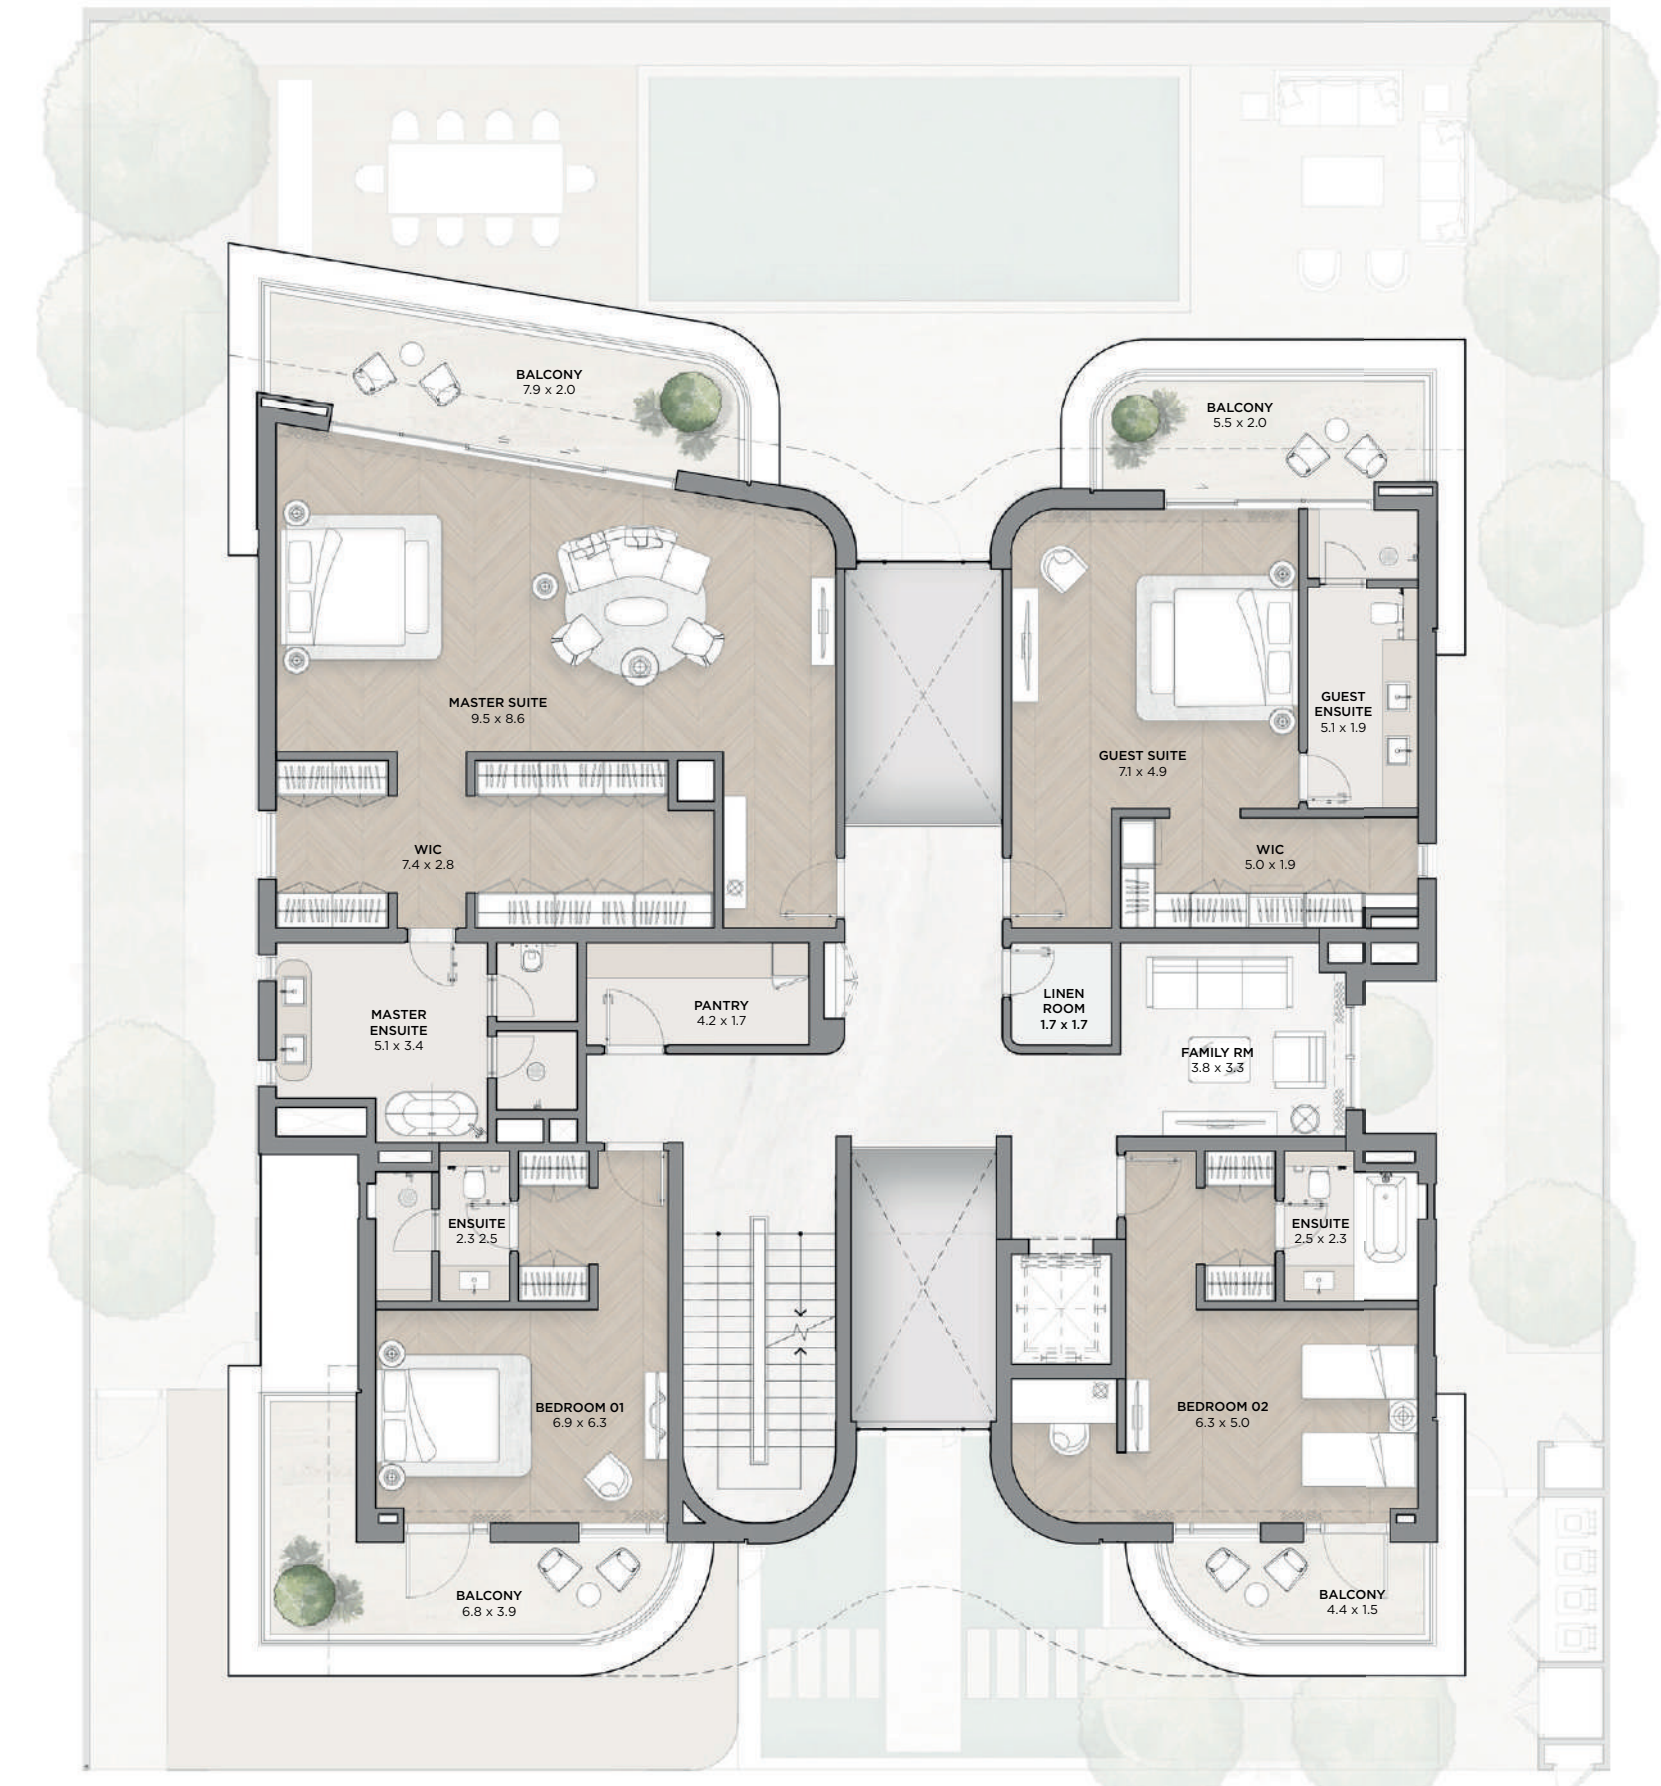

KARL LAGERFELD
VILLAS

BY
TARAF

5

BED VILLA

	SQ.FT	SQ.MT
AVERAGE PLOT SIZE	6,538 - 7,398	607 - 687
AVERAGE UNIT AREA	7,769	721

Ground

First

5

BED VILLA

Second

6

BED VILLA

	SQ.FT	SQ.MT
AVERAGE PLOT SIZE	8,476 - 9,630	787 - 894
AVERAGE UNIT AREA	11,345	1,054

Ground

First

6 BEDROOM VILLAS

6

BED VILLA

Second

7

BED VILLA

	SQ.FT	SQ.MT
AVERAGE PLOT SIZE	10,482 - 10,894	973 - 1,012
AVERAGE UNIT AREA	13,006	1,208

Ground

First

7

BED VILLA

Second

7

BED VILLA PREMIUM

	SQ.FT	SQ.MT
AVERAGE PLOT SIZE	11,825 - 12,581	1,099 - 1,169
AVERAGE UNIT AREA	18,870	1,753

Basement

Ground