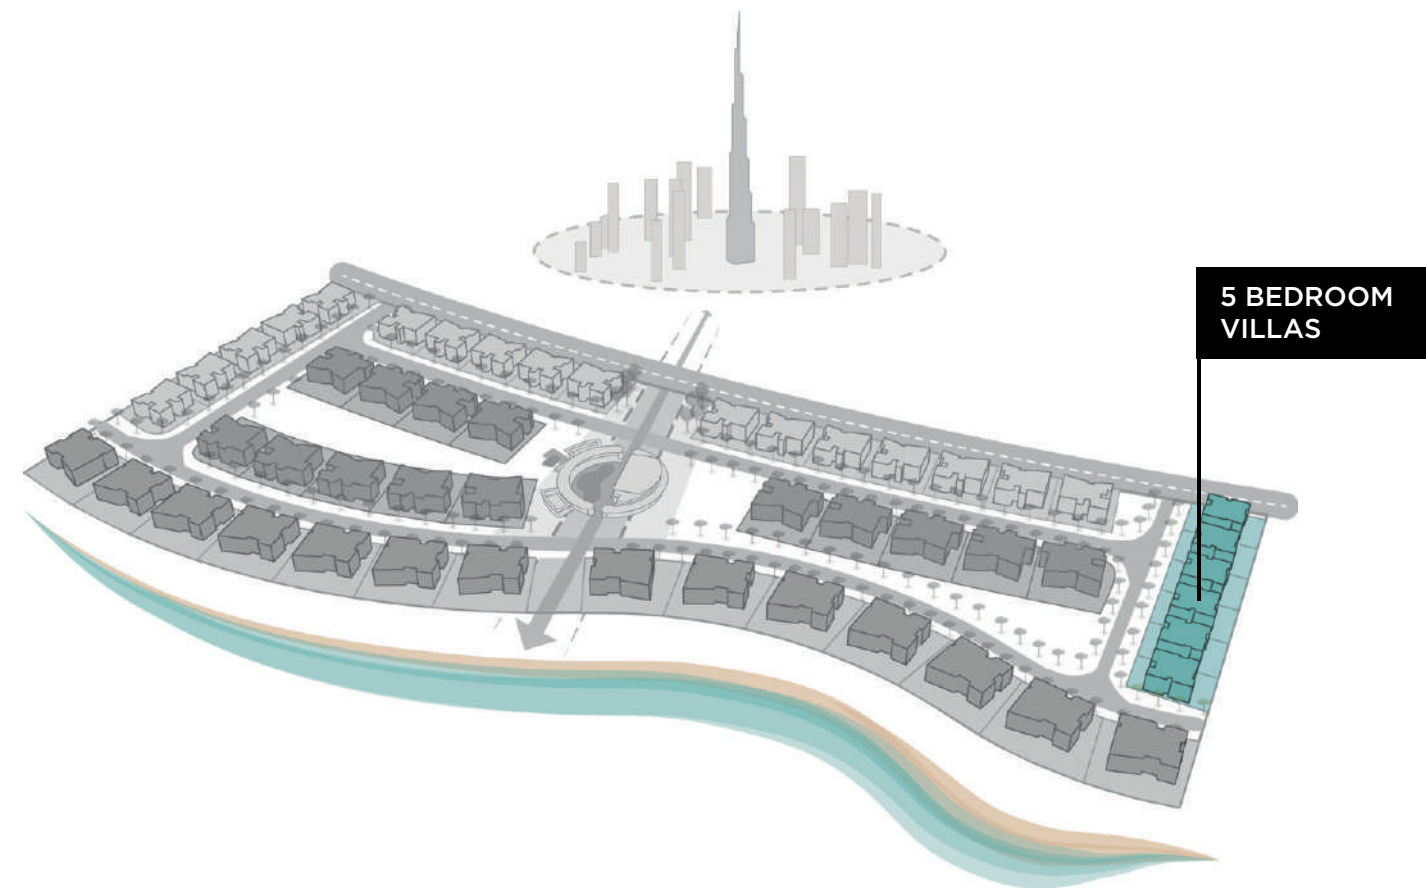

KARL LAGERFELD
VILLAS

BY
TARAF

5

BED VILLA

	SQ.FT	SQ.MT
AVERAGE PLOT SIZE	6,538 - 7,398	607 - 687
AVERAGE UNIT AREA	7,769	721

Ground

First

5

BED VILLA

Second

6

BED VILLA

	SQ.FT	SQ.MT
AVERAGE PLOT SIZE	8,476 - 9,630	787 - 894
AVERAGE UNIT AREA	11,345	1,054

Ground

First

6 BEDROOM VILLAS

6

BED VILLA

Second

7

BED VILLA

	SQ.FT	SQ.MT
AVERAGE PLOT SIZE	10,482 - 10,894	973 - 1,012
AVERAGE UNIT AREA	13,006	1,208

Ground

First