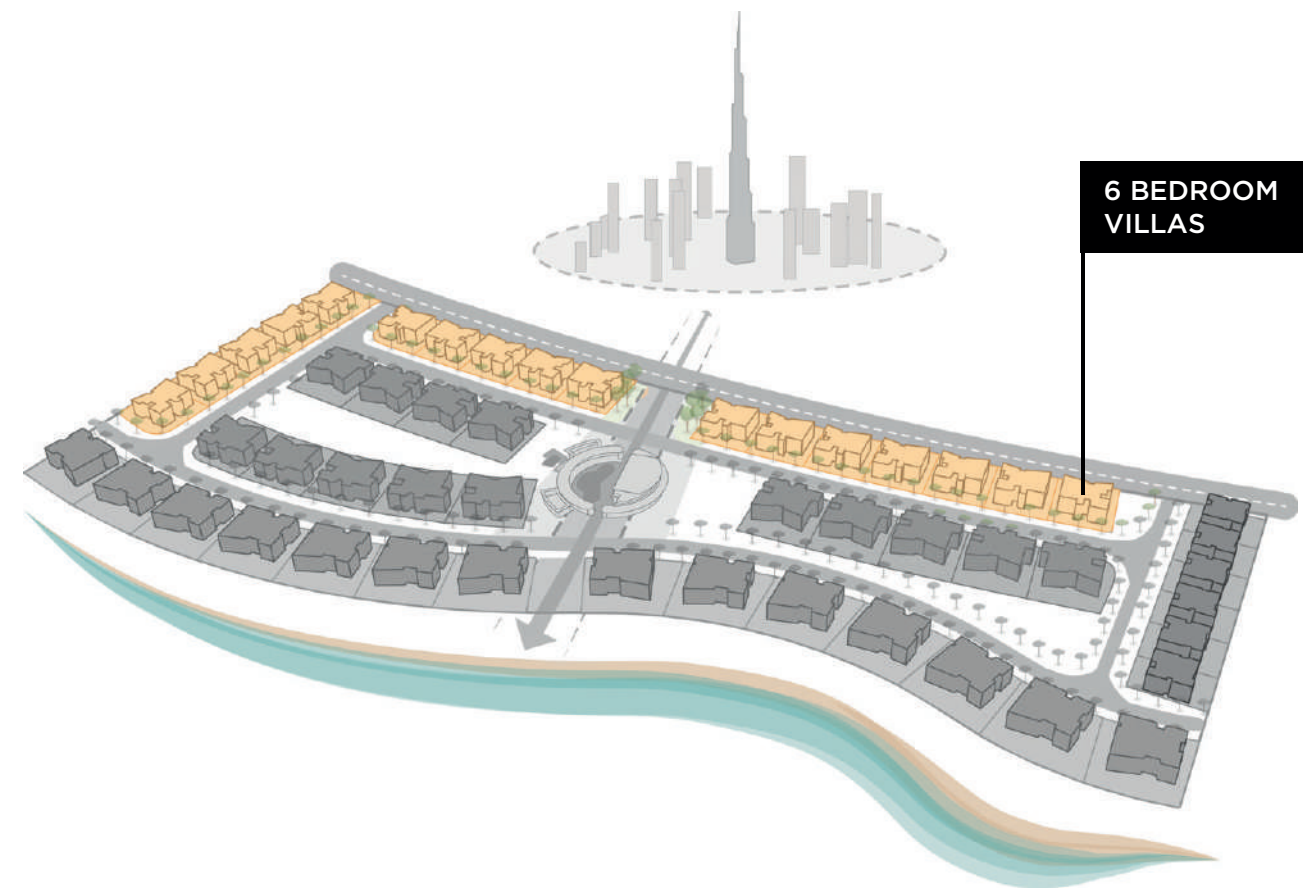

BED VILLA

Second

6

BED VILLA

	SQ.FT	SQ.MT
AVERAGE PLOT SIZE	8,476 - 9,630	787 - 894
AVERAGE UNIT AREA	11,345	1,054

Ground

First

6 BEDROOM VILLAS

6

BED VILLA

Second

7

BED VILLA

	SQ.FT	SQ.MT
AVERAGE PLOT SIZE	10,482 - 10,894	973 - 1,012
AVERAGE UNIT AREA	13,006	1,208

Ground

First