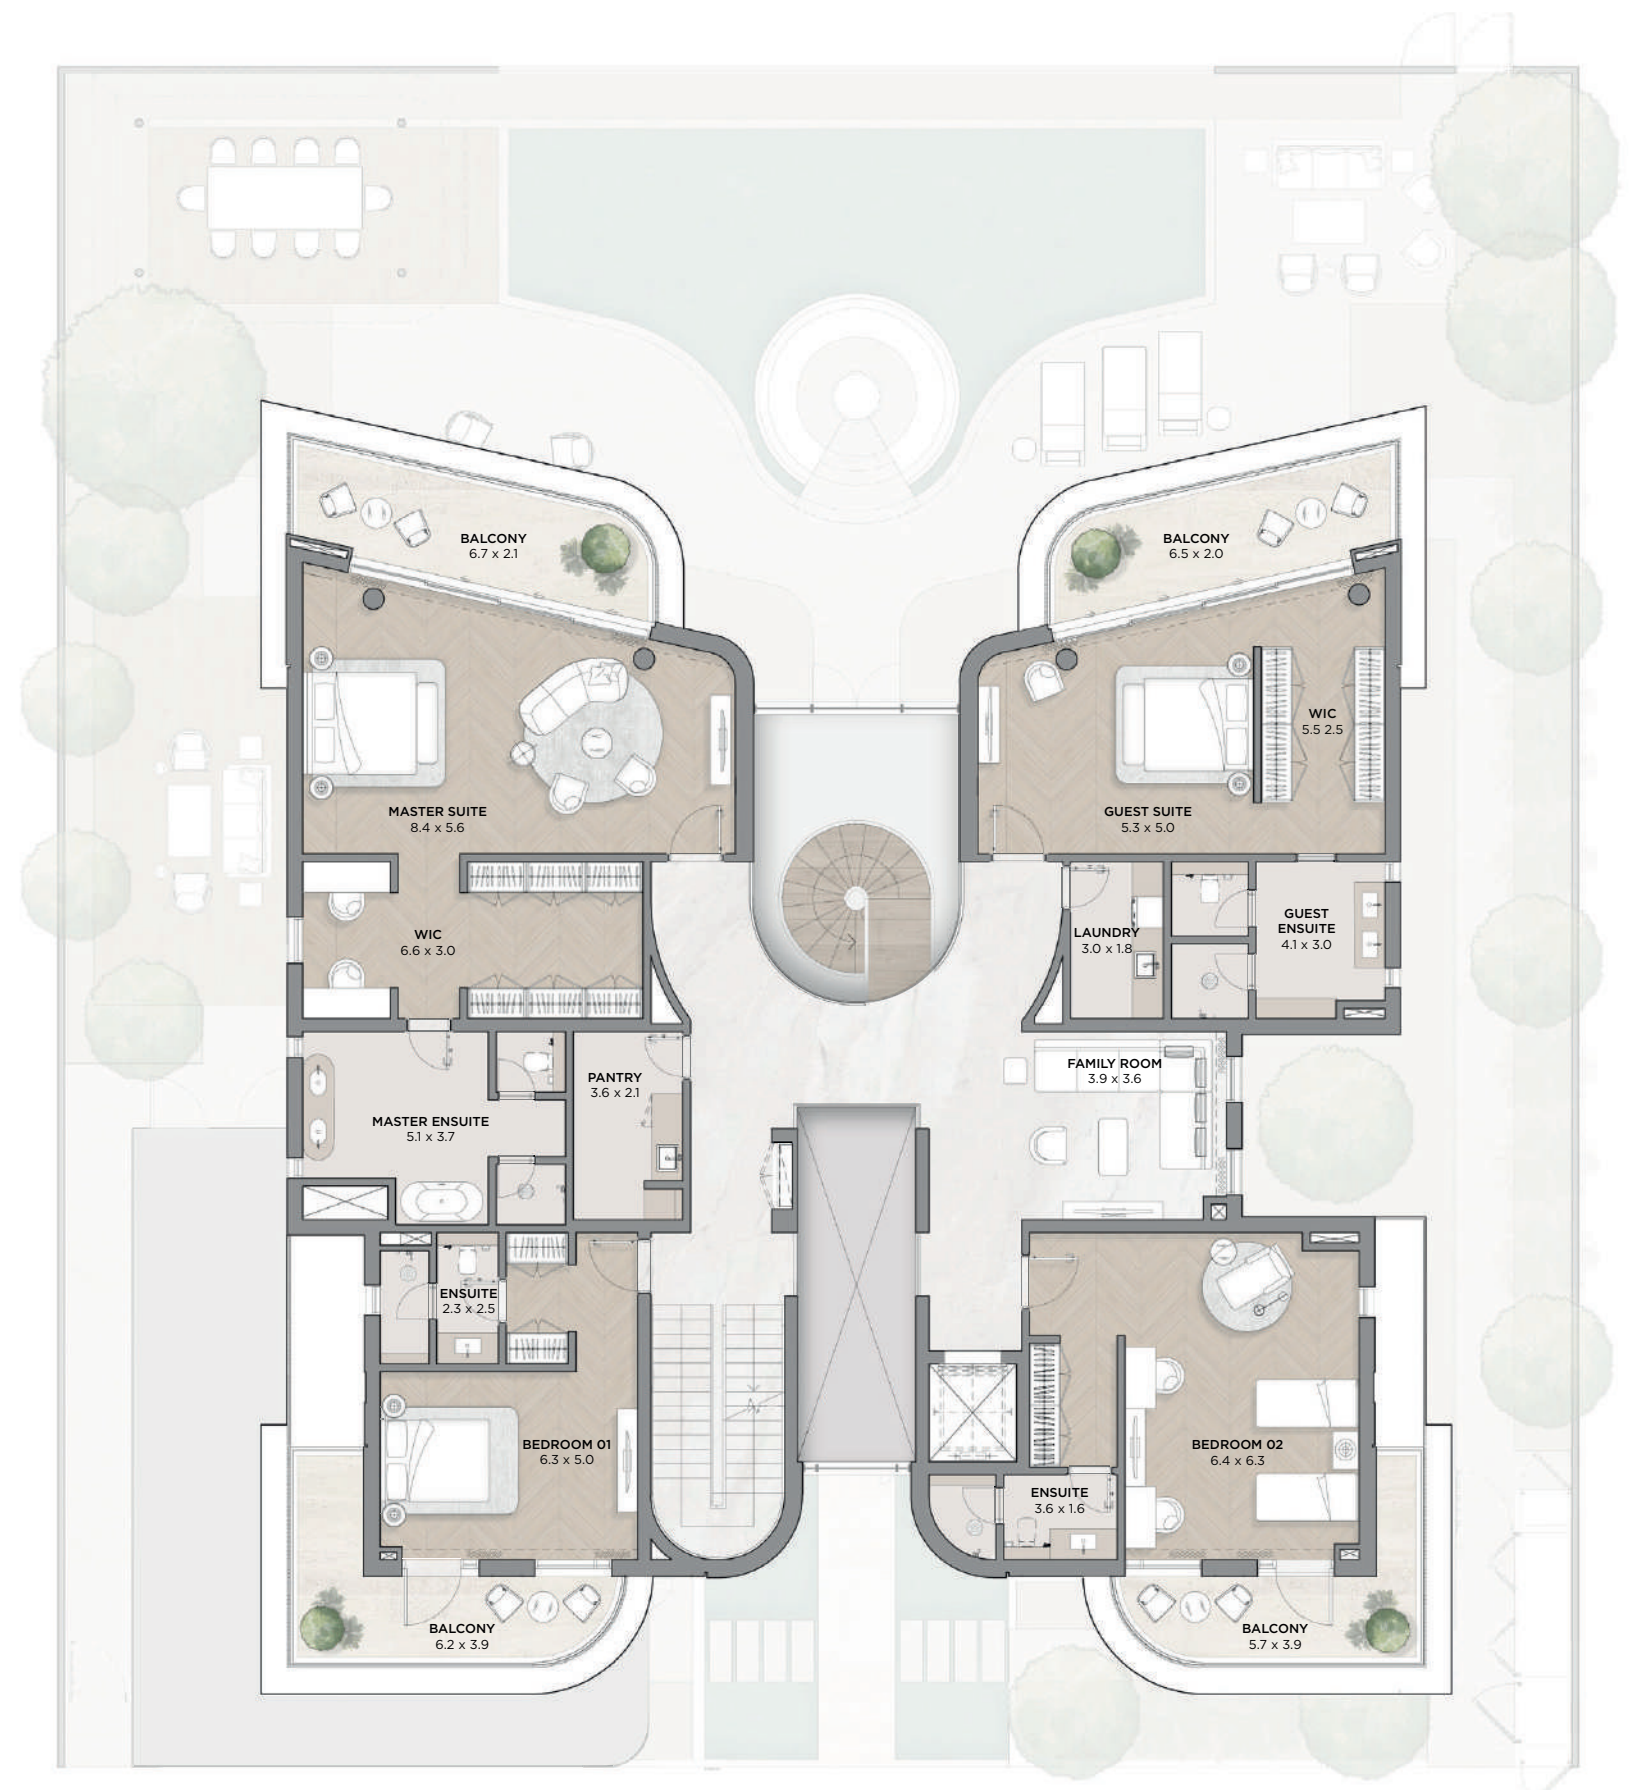

BED VILLA

Second

6

BED VILLA

	SQ.FT	SQ.MT
AVERAGE PLOT SIZE	8,476 - 9,630	787 - 894
AVERAGE UNIT AREA	11,345	1,054

Ground

First

6 BEDROOM VILLAS

6

BED VILLA

Second

7

BED VILLA

	SQ.FT	SQ.MT
AVERAGE PLOT SIZE	10,482 - 10,894	973 - 1,012
AVERAGE UNIT AREA	13,006	1,208

Ground

First

7

BED VILLA

Second

7

BED VILLA PREMIUM

	SQ.FT	SQ.MT
AVERAGE PLOT SIZE	11,825 - 12,581	1,099 - 1,169
AVERAGE UNIT AREA	18,870	1,753

Basement

Ground