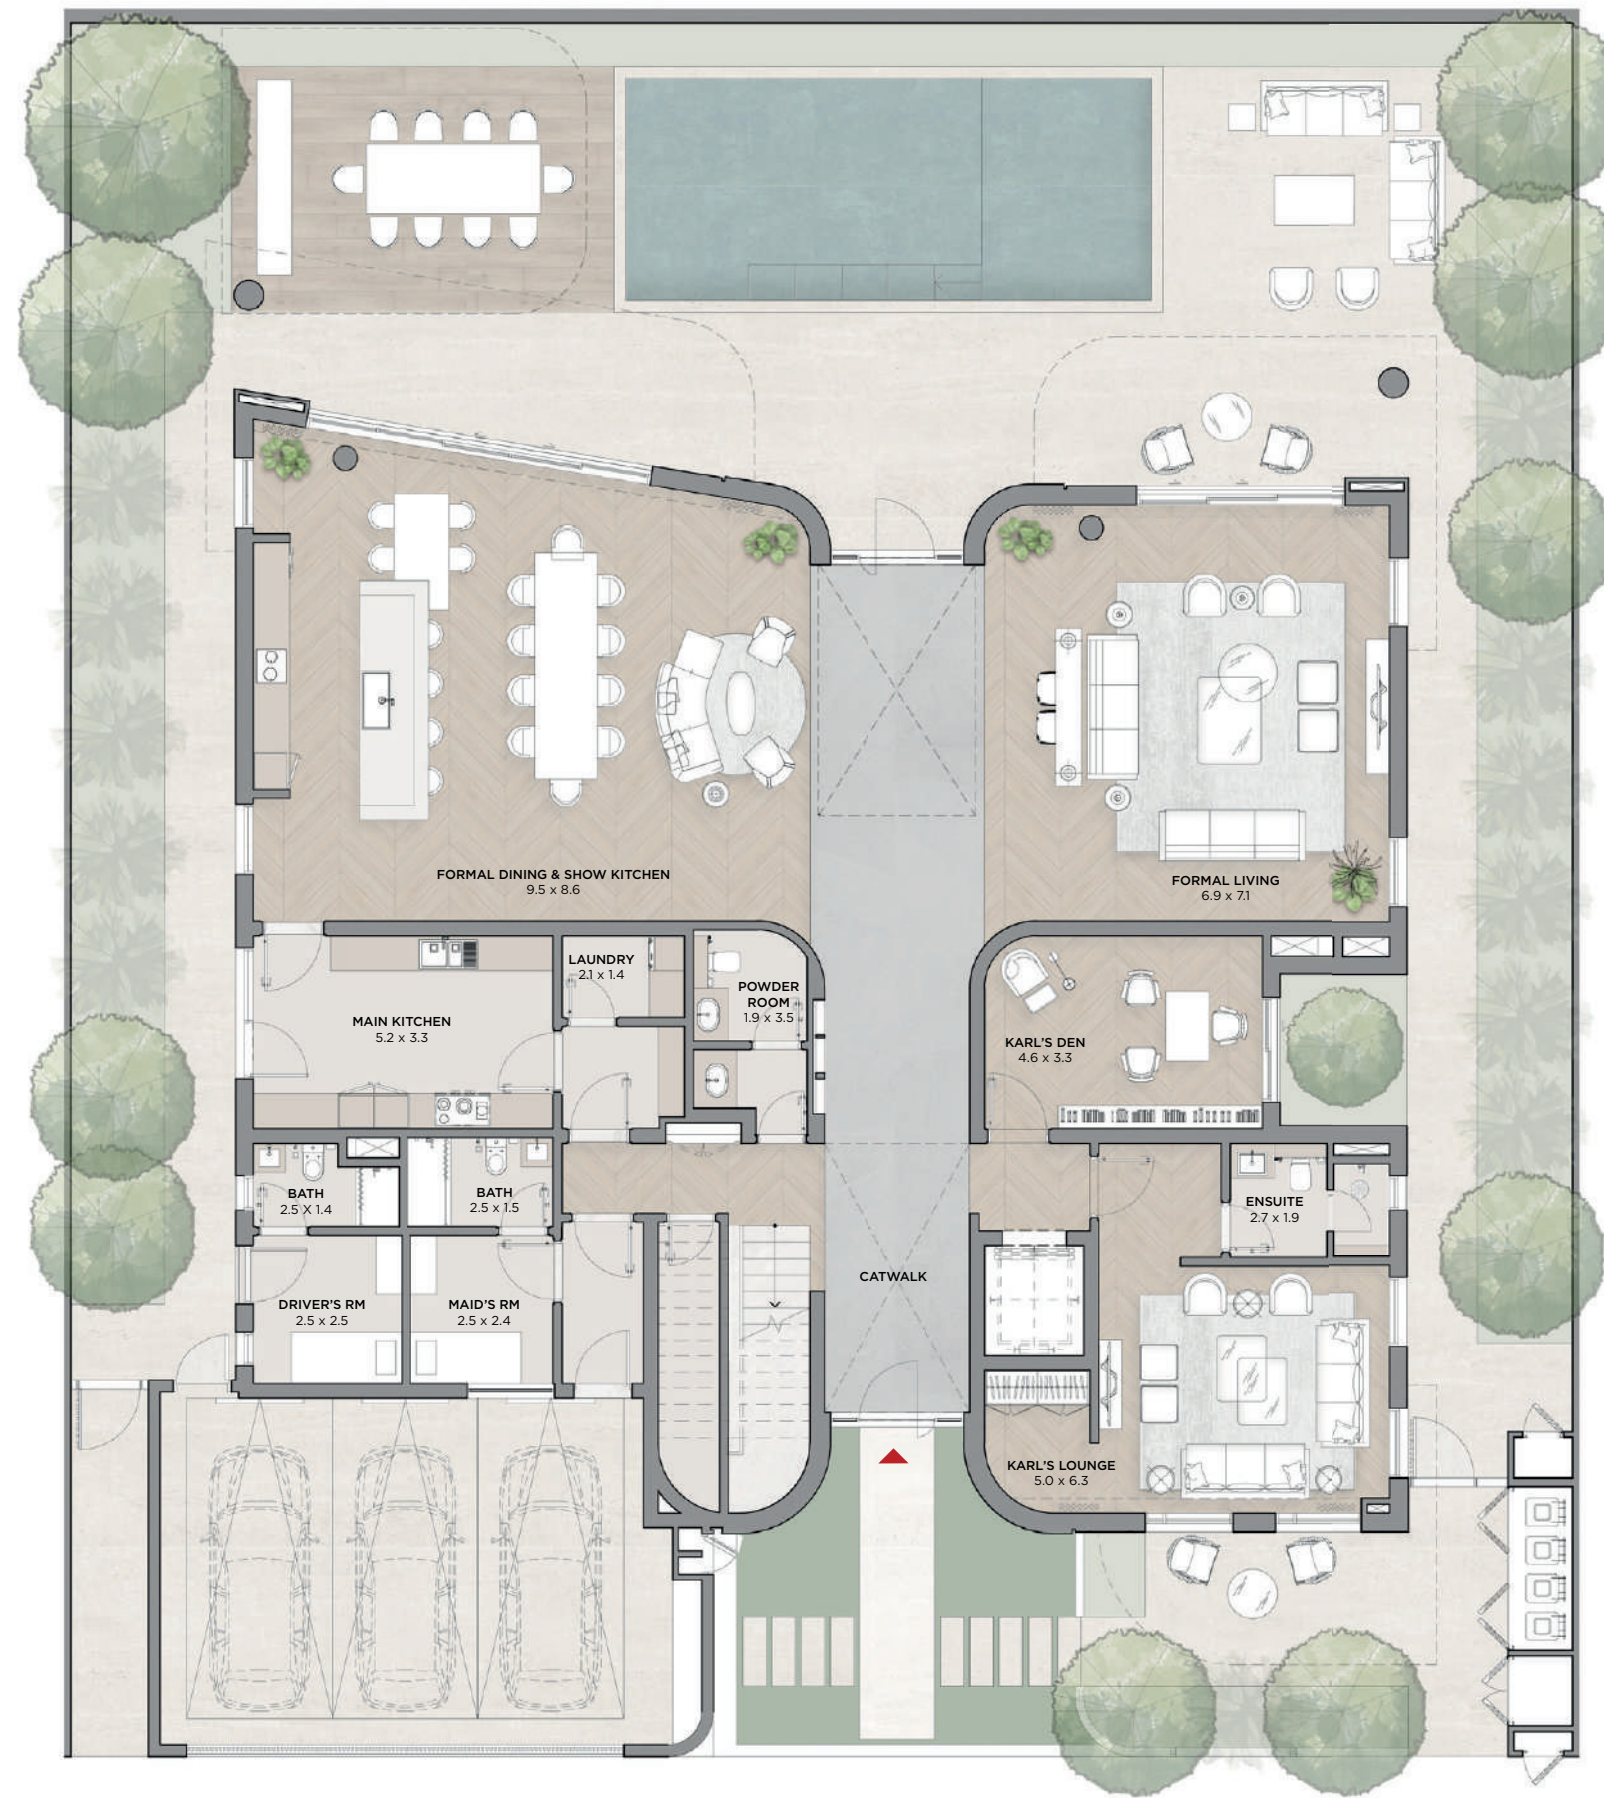

KARL LAGERFELD
VILLAS

BY
TARAF

5

BED VILLA

	SQ.FT	SQ.MT
AVERAGE PLOT SIZE	6,538 - 7,398	607 - 687
AVERAGE UNIT AREA	7,769	721

Ground

First

5

BED VILLA

Second

6

BED VILLA

	SQ.FT	SQ.MT
AVERAGE PLOT SIZE	8,476 - 9,630	787 - 894
AVERAGE UNIT AREA	11,345	1,054

Ground

First

6 BEDROOM VILLAS

6

BED VILLA

Second

7

BED VILLA

	SQ.FT	SQ.MT
AVERAGE PLOT SIZE	10,482 - 10,894	973 - 1,012
AVERAGE UNIT AREA	13,006	1,208

Ground

First

7

BED VILLA

Second

7

BED VILLA PREMIUM

	SQ.FT	SQ.MT
AVERAGE PLOT SIZE	11,825 - 12,581	1,099 - 1,169
AVERAGE UNIT AREA	18,870	1,753

Basement

Ground