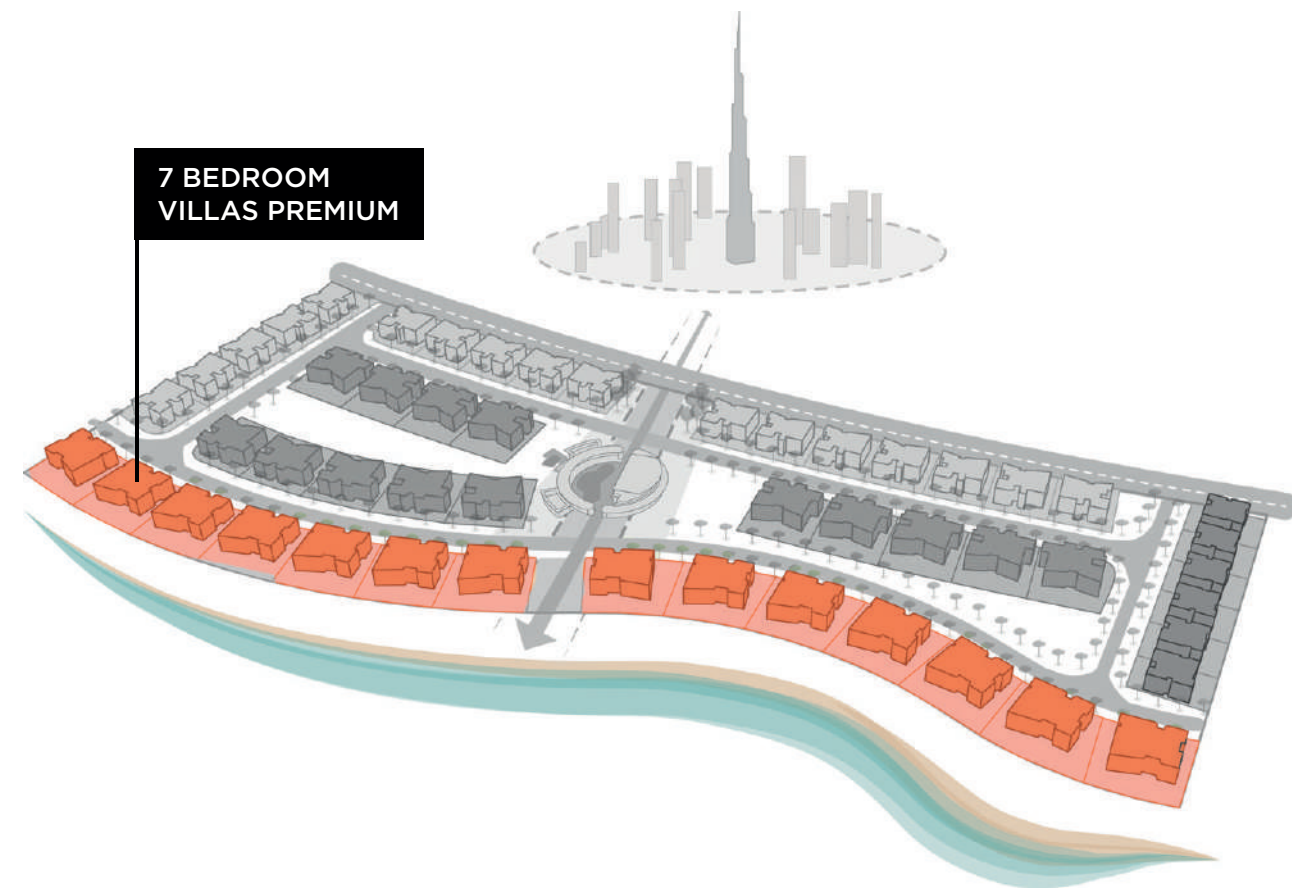

7

BED VILLA

Second

7

BED VILLA PREMIUM

	SQ.FT	SQ.MT
AVERAGE PLOT SIZE	11,825 - 12,581	1,099 - 1,169
AVERAGE UNIT AREA	18,870	1,753

Basement

Ground