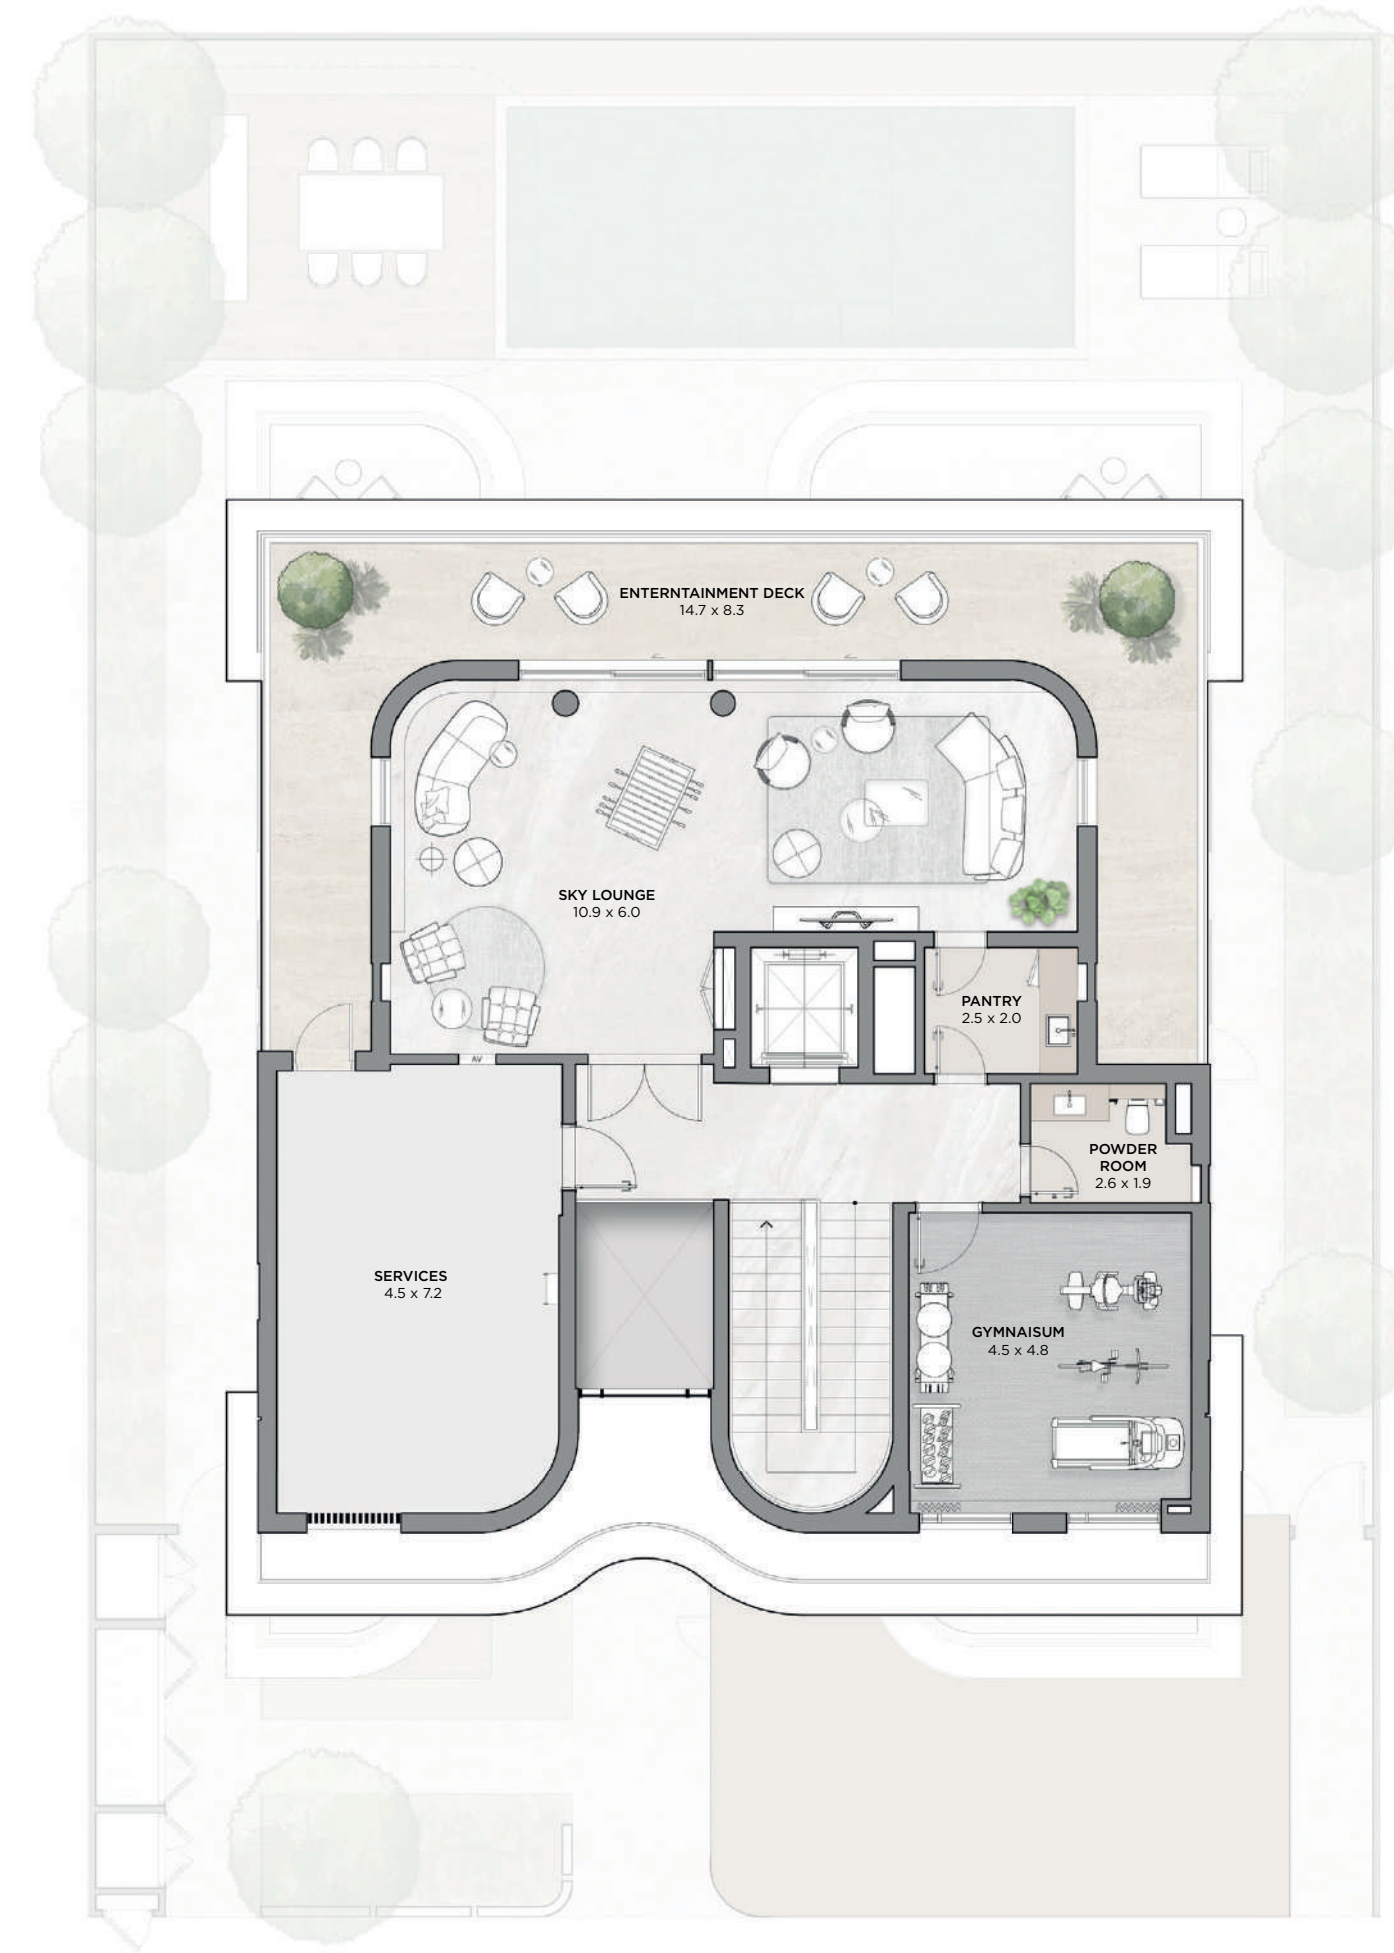

KARL LAGERFELD
VILLAS

BY
TARAF

5

BED VILLA

	SQ.FT	SQ.MT
AVERAGE PLOT SIZE	6,538 - 7,398	607 - 687
AVERAGE UNIT AREA	7,769	721

Ground

First

5

BED VILLA

Second

6

BED VILLA

	SQ.FT	SQ.MT
AVERAGE PLOT SIZE	8,476 - 9,630	787 - 894
AVERAGE UNIT AREA	11,345	1,054

Ground

First

6 BEDROOM VILLAS

6

BED VILLA

Second

7

BED VILLA

	SQ.FT	SQ.MT
AVERAGE PLOT SIZE	10,482 - 10,894	973 - 1,012
AVERAGE UNIT AREA	13,006	1,208

Ground

First

7

BED VILLA

Second

7

BED VILLA PREMIUM

	SQ.FT	SQ.MT
AVERAGE PLOT SIZE	11,825 - 12,581	1,099 - 1,169
AVERAGE UNIT AREA	18,870	1,753

Basement

Ground