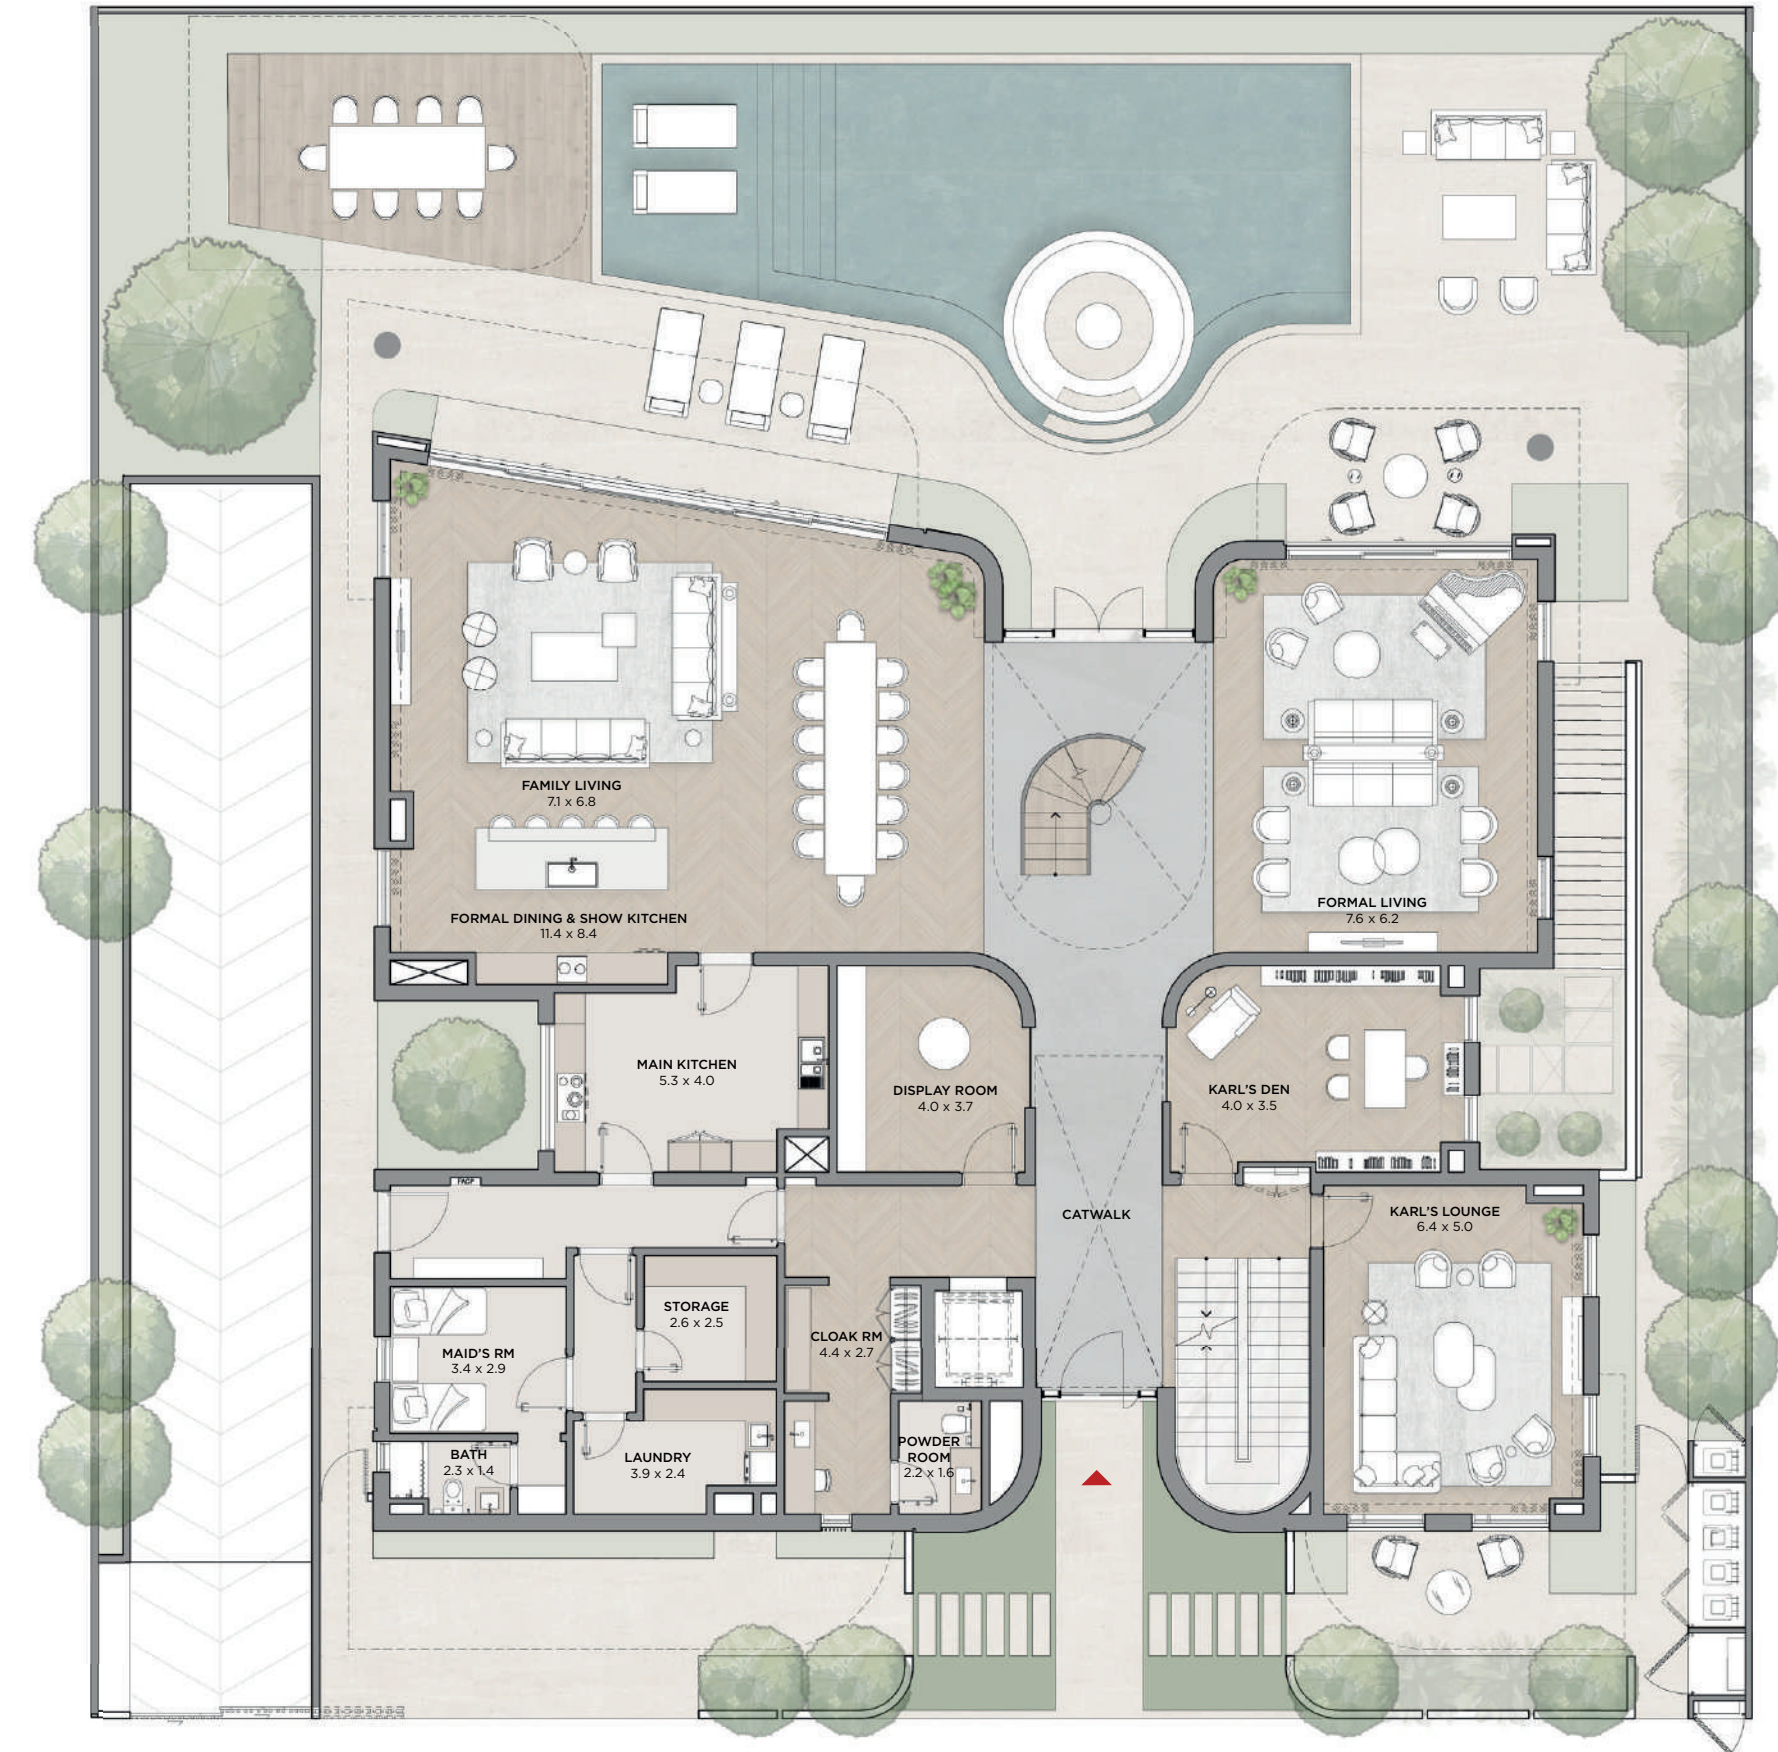

BED VILLA

Second

6

BED VILLA

	SQ.FT	SQ.MT
AVERAGE PLOT SIZE	8,476 - 9,630	787 - 894
AVERAGE UNIT AREA	11,345	1,054

Ground

First

6 BEDROOM VILLAS

6

BED VILLA

Second

7

BED VILLA

	SQ.FT	SQ.MT
AVERAGE PLOT SIZE	10,482 - 10,894	973 - 1,012
AVERAGE UNIT AREA	13,006	1,208

Ground

First

7

BED VILLA

Second

7

BED VILLA PREMIUM

	SQ.FT	SQ.MT
AVERAGE PLOT SIZE	11,825 - 12,581	1,099 - 1,169
AVERAGE UNIT AREA	18,870	1,753

Basement

Ground