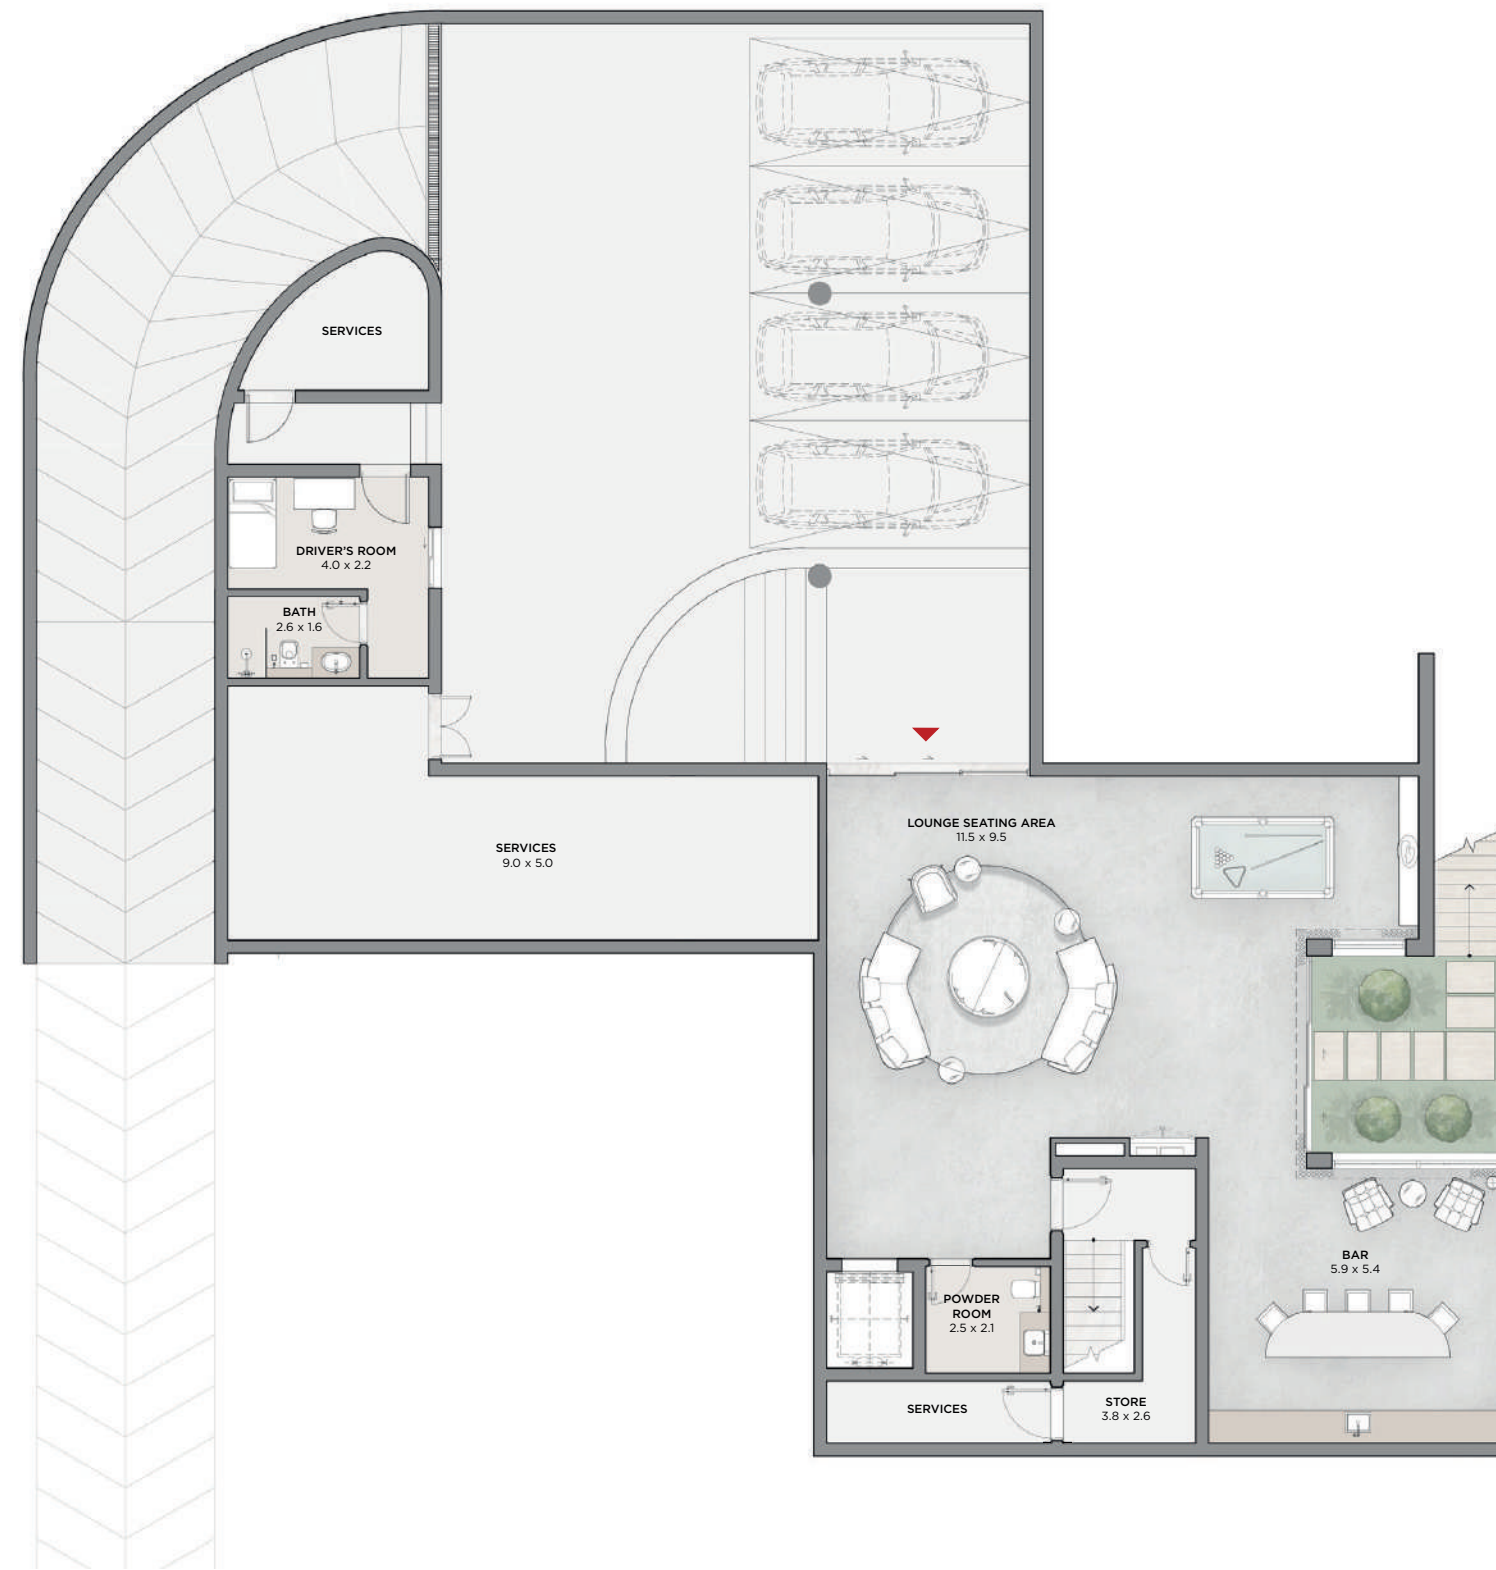

BED VILLA

Second

6

BED VILLA

	SQ.FT	SQ.MT
AVERAGE PLOT SIZE	8,476 - 9,630	787 - 894
AVERAGE UNIT AREA	11,345	1,054

Ground

First

6 BEDROOM VILLAS

6

BED VILLA

Second

7

BED VILLA

	SQ.FT	SQ.MT
AVERAGE PLOT SIZE	10,482 - 10,894	973 - 1,012
AVERAGE UNIT AREA	13,006	1,208

Ground

First

7

BED VILLA

Second

7

BED VILLA PREMIUM

	SQ.FT	SQ.MT
AVERAGE PLOT SIZE	11,825 - 12,581	1,099 - 1,169
AVERAGE UNIT AREA	18,870	1,753

Basement

Ground