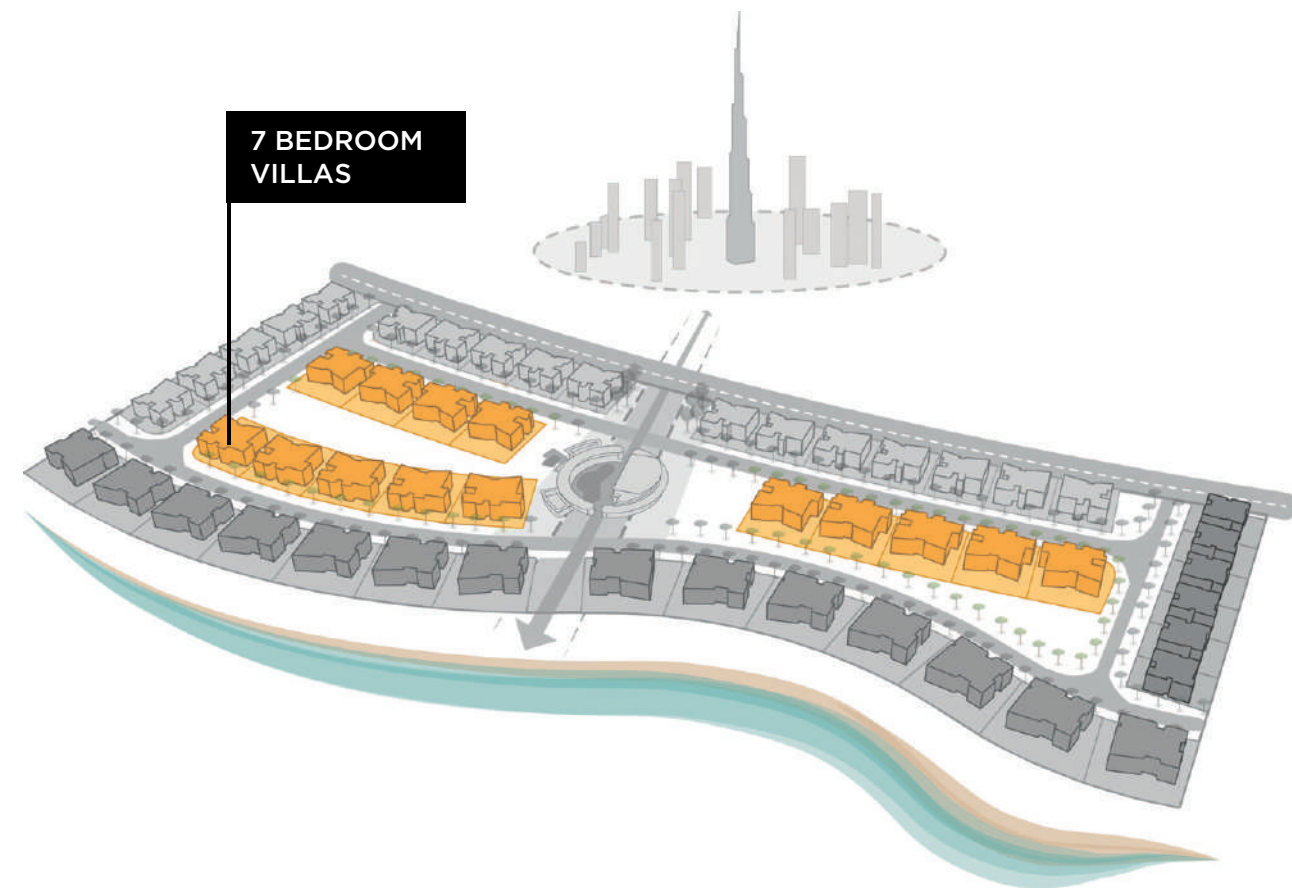

6

BED VILLA

Second

7

BED VILLA

	SQ.FT	SQ.MT
AVERAGE PLOT SIZE	10,482 - 10,894	973 - 1,012
AVERAGE UNIT AREA	13,006	1,208

Ground

First

7

BED VILLA

Second

7

BED VILLA PREMIUM

	SQ.FT	SQ.MT
AVERAGE PLOT SIZE	11,825 - 12,581	1,099 - 1,169
AVERAGE UNIT AREA	18,870	1,753

Basement

Ground