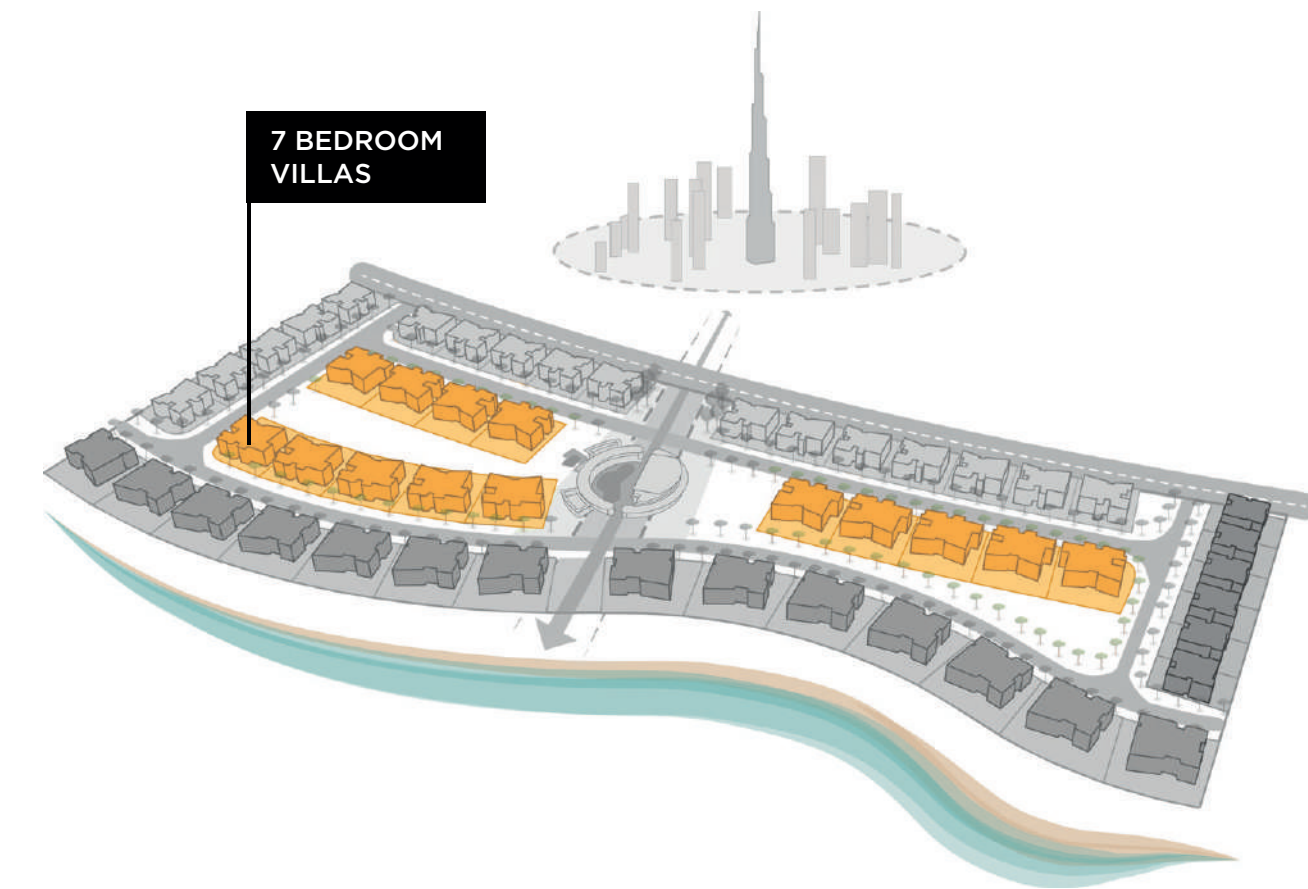

BED VILLA

Second

6

BED VILLA

	SQ.FT	SQ.MT
AVERAGE PLOT SIZE	8,476 - 9,630	787 - 894
AVERAGE UNIT AREA	11,345	1,054

Ground

First

6 BEDROOM VILLAS

6

BED VILLA

Second

7

BED VILLA

	SQ.FT	SQ.MT
AVERAGE PLOT SIZE	10,482 - 10,894	973 - 1,012
AVERAGE UNIT AREA	13,006	1,208

Ground

First

7

BED VILLA

Second

7

BED VILLA PREMIUM

	SQ.FT	SQ.MT
AVERAGE PLOT SIZE	11,825 - 12,581	1,099 - 1,169
AVERAGE UNIT AREA	18,870	1,753

Basement

Ground