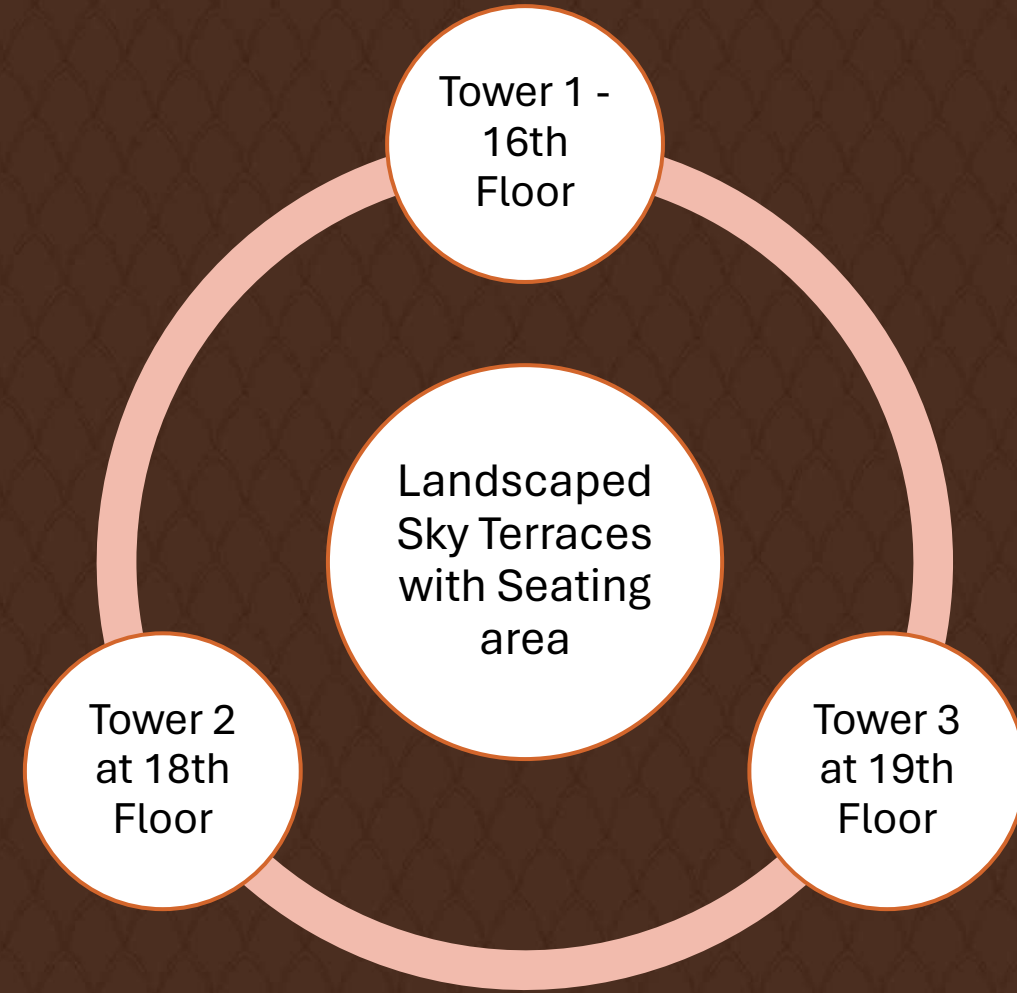

BEAUTIFUL SKY TERRACES