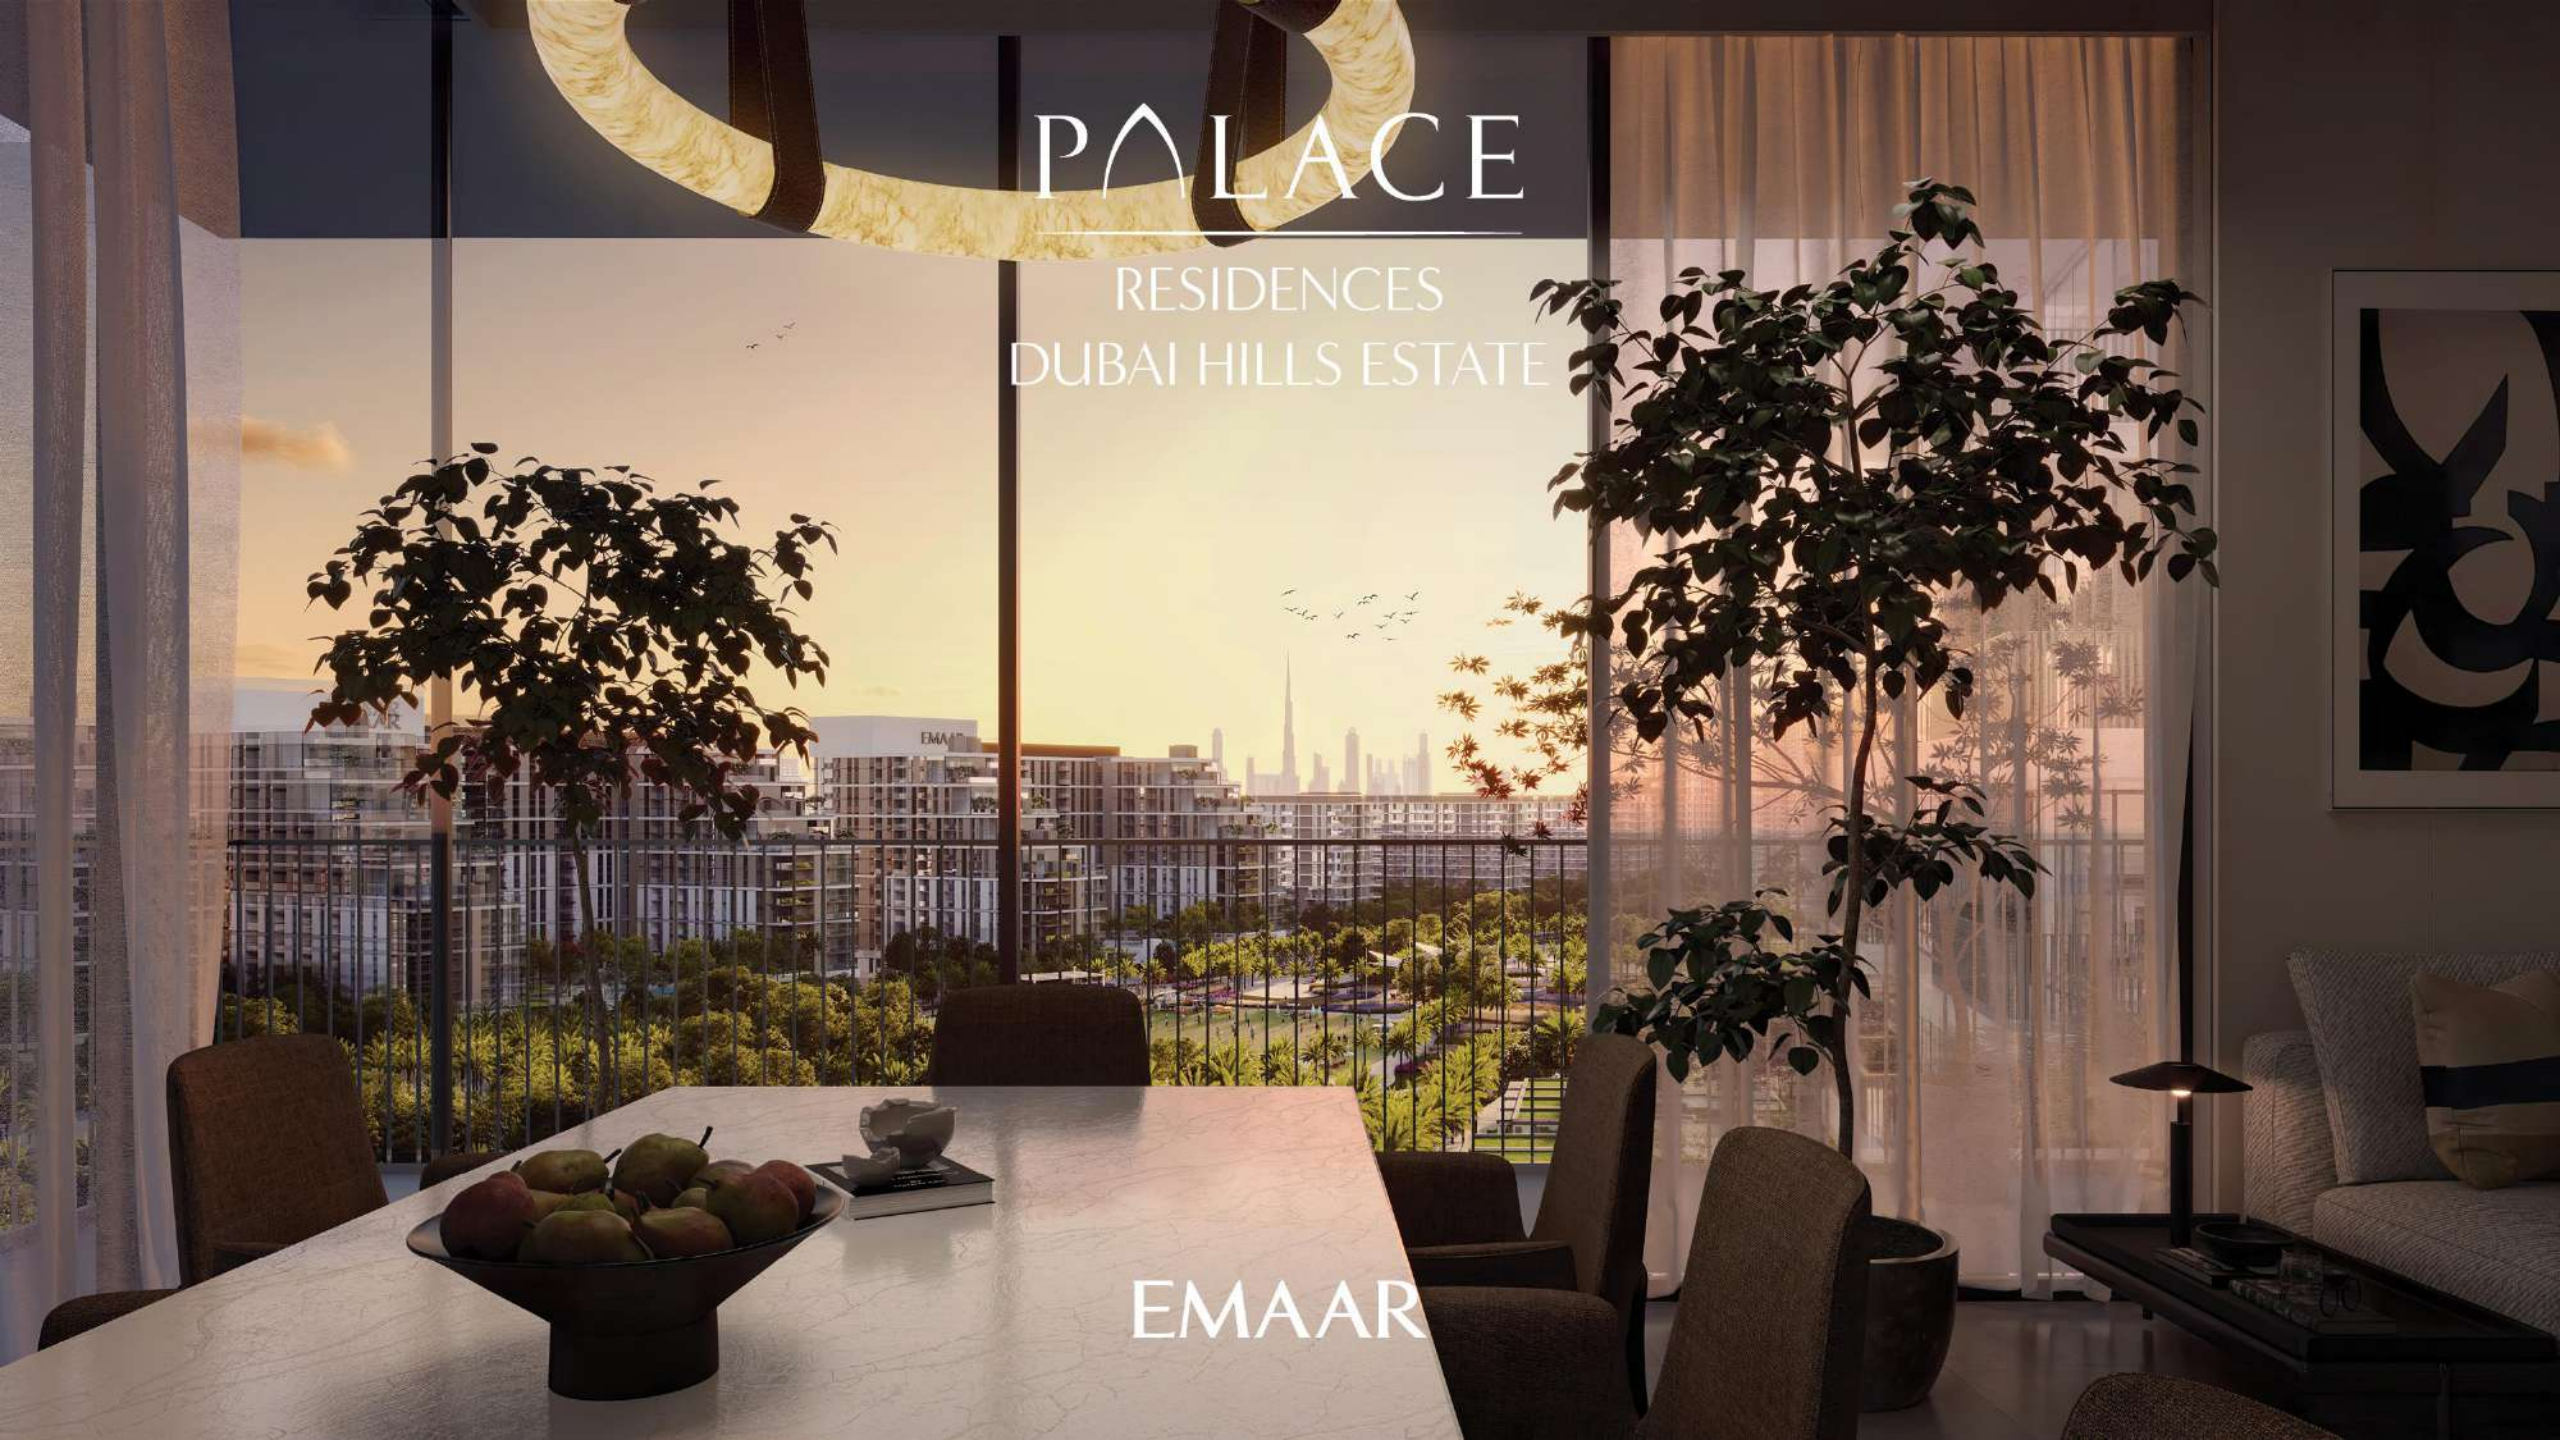

PALACE

RESIDENCES
DUBAI HILLS ESTATE

EMAAR