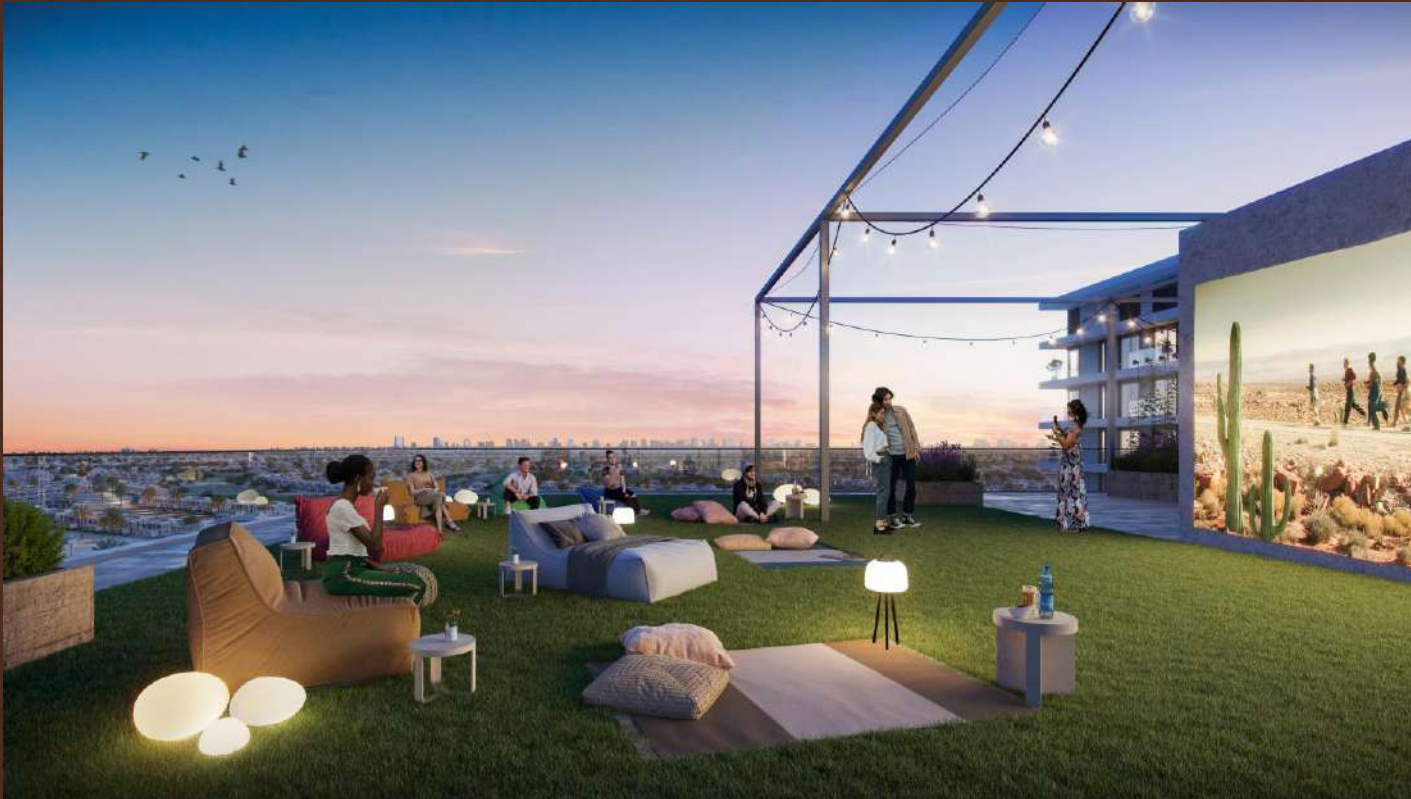

### Legend

- ① Outdoor Lounge
  - ② Pergola
  - ③ Gazebo
  - ④ Outdoor tables and chair
  - ⑤ Flexible Natural lawn
  - ⑥ 50m Lap pool
  - ⑦ Kids Pool area
  - ⑧ Splash pad
  - ⑨ Kids Play area
  - ⑩ Half basketball court
  - ⑪ Padel court
  - ⑫ Sensory garden
  - ⑬ Outdoor fitness station
  - ⑭ Multi BBQ area
  - ⑮ Outdoor Yoga area
  - ⑯ Pool Deck
  - ⑰ Cabana
  - ⑱ Lift to Ground Floor
  - ⑲ Staircase to Ground Floor
  - ⑳ Table Tennis
  - ㉑ Sculpture
- Architectural extents

# PALACE

RESIDENCES  
DUBAI HILLS ESTATE

EMAAR

A modern, multi-story residential building with balconies and lush greenery. In the foreground, a blue tennis court is visible with a woman in white pants and a black top playing tennis. A man in a white shirt and dark pants is also on the court. To the right, there is a playground with colorful equipment. The scene is set in a well-maintained outdoor area with many trees and a clear blue sky.

PALACE  
RESIDENCES  
DUBAI HILLS ESTATE

EMAAR

Sports

VIEW ALONG NATURAL FLEXIBLE LAWN AREA AND BBQ UNIT- TOWER 1

VIEW FROM ENTRANCE OF EXTERNAL STAIRCASE INTO PODIUM

VIEW ALONG KID'S SPLASH PAD AND BBQ AREA- TOWER 3

# BEAUTIFUL SKY TERRACES